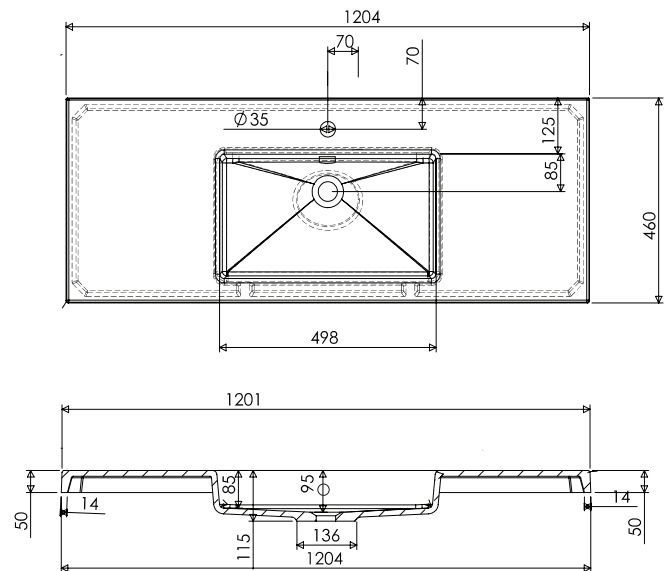

Ponti

StoneCast with overflow
Gloss White - PO

W1204 x D460 x H50