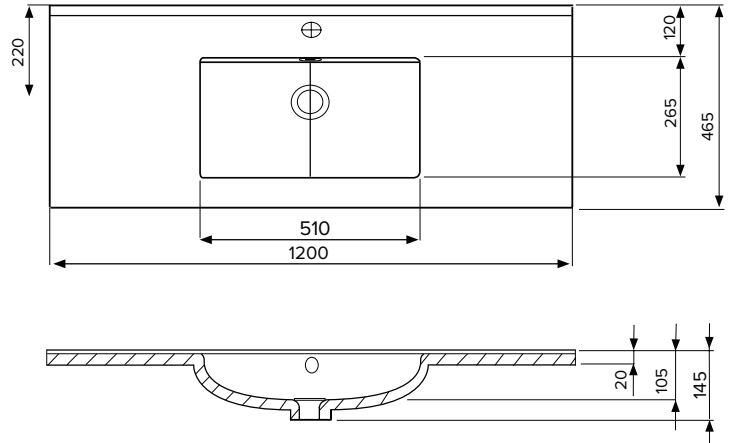

SPECIFICATION SHEET

1200mm Single Basin Options

Clasico

Vitreous China with overflow
Gloss White - VC

W1200 x D465 x H20