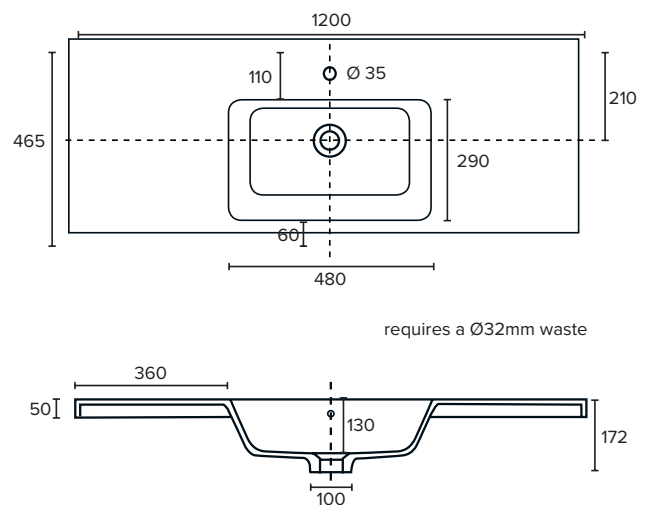

Ari

StoneCast with overflow
Gloss White - VA

W1200 x D465 x H50