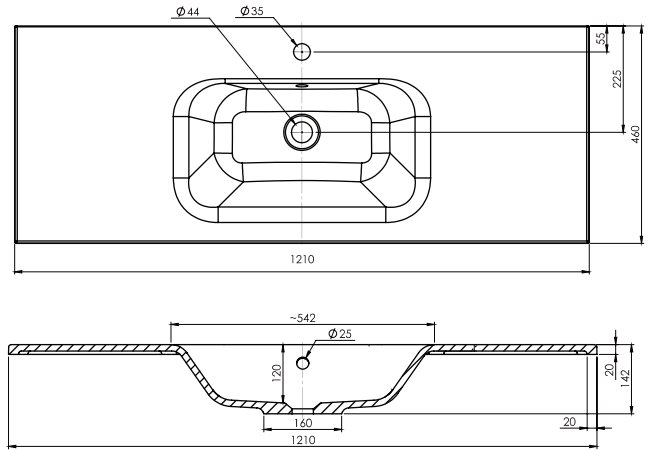

SPECIFICATION SHEET

1200mm Single Basin Options

Via

StoneCast with overflow
Gloss White - VIA
Matte White - VIAMW

W1210 x D460 x H20