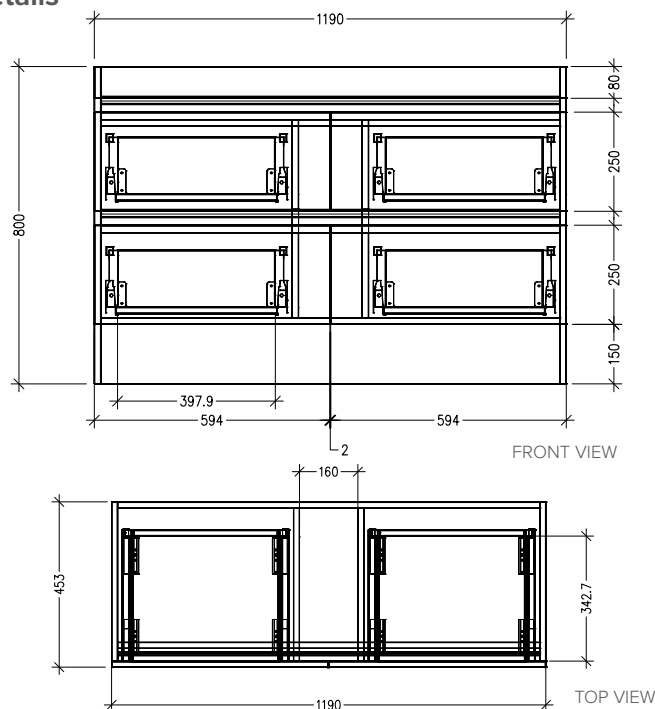

### Features

- Floorstanding
- 4 Drawers
- Single Basin
- Laminate Woodgrain & Solid Colours on MR Board
- Dimensions: H820 x W1200 x D465

### Technical Details

Note: All measurements shown are in millimetres. Sizes are nominal.