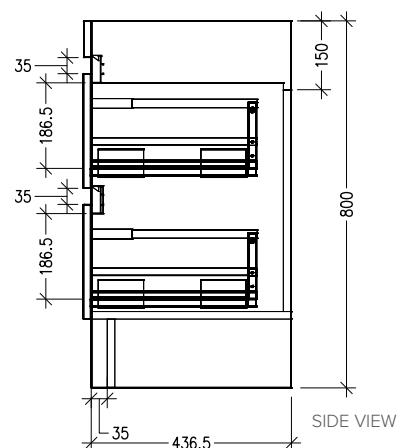

### Features

- Floorstanding
- 4 Drawers
- Single Basin
- Laminate Woodgrain & Solid Colours on MR Board
- Dimensions: H820 x W1200 x D465

### Technical Details

Note: All measurements shown are in millimetres. Sizes are nominal.

## 1200mm Single Basin Options