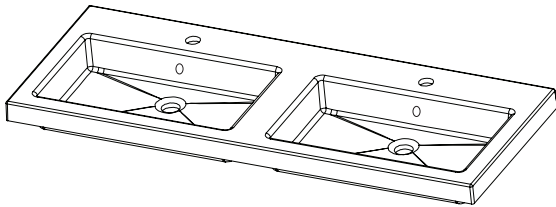

SPECIFICATION SHEET

Brookfield 1200mm 2 Drawer Double Basin Wall Vanity

Features

- Wall Hung
- 2 Drawers
- Double Basin
- Gloss White: 2-pack urethane on MRF
- Colours: Laminate finish
- Dimensions: H420 x W1200 x D465

Technical Details

Note: All measurements shown are in millimetres. Sizes are nominal.

SPECIFICATION SHEET

1200mm Double Basin Options

Via

StoneCast with overflow
 Gloss White - VIA
 Matte White - VIAMW

W1210 x D460 x H20

Ponti

StoneCast with overflow
 Gloss White - PO

W1204 x D460 x H50

Ari

StoneCast with overflow
 Gloss White - VA

W1200 x D465 x H50

SPECIFICATION SHEET

1200mm Double Basin Options