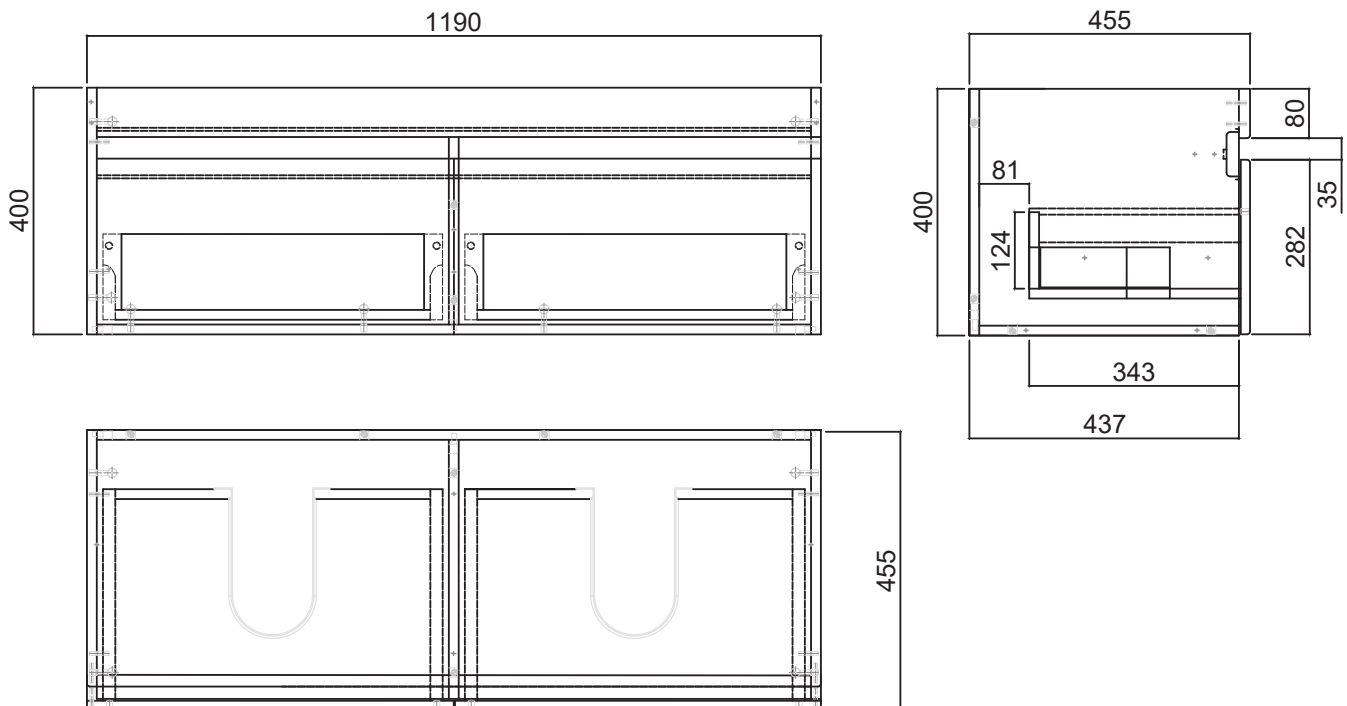

SPECIFICATION SHEET

Brookfield 1200mm 2 Drawer Double Basin Wall Vanity

Features

- Wall Hung
- 2 Drawers
- Double Basin
- Gloss White: 2-pack urethane on MRF
- Colours: Laminate finish
- Dimensions: H420 x W1200 x D465

Technical Details

Note: All measurements shown are in millimetres. Sizes are nominal.

SPECIFICATION SHEET

1200mm Double Basin Options

Via

StoneCast with overflow
 Gloss White - VIA
 Matte White - VIAMW

W1210 x D460 x H20

Ponti

StoneCast with overflow
 Gloss White - PO

W1204 x D460 x H50

Ari

StoneCast with overflow
 Gloss White - VA

W1200 x D465 x H50

SPECIFICATION SHEET

1200mm Double Basin Options

Clasico

Vitreous China with overflow
Gloss White - VC

W1210 x D465 x H20

Vercelli

Vitreous China with overflow
Gloss White - VE

W1216 x D460 x H15