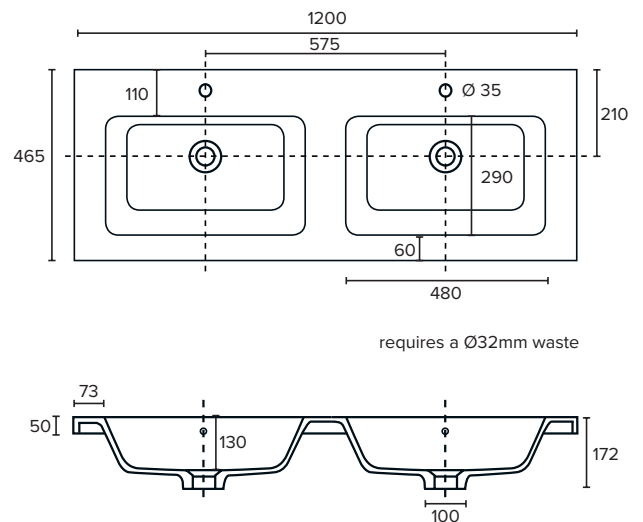

SPECIFICATION SHEET

Brookfield 1200mm 2 Drawer Double Basin Wall Vanity

Features

- Wall Hung
- 2 Drawers
- Double Basin
- Gloss White: 2-pack urethane on MRF
- Colours: Laminate finish
- Dimensions: H420 x W1200 x D465

Technical Details

Note: All measurements shown are in millimetres. Sizes are nominal.

SPECIFICATION SHEET

1200mm Double Basin Options

Via

StoneCast with overflow
 Gloss White - VIA
 Matte White - VIAMW

W1210 x D460 x H20

Ponti

StoneCast with overflow
 Gloss White - PO

W1204 x D460 x H50

Ari

StoneCast with overflow
 Gloss White - VA

W1200 x D465 x H50

SPECIFICATION SHEET

1200mm Double Basin Options

Clasico

Vitreous China with overflow
Gloss White - VC

W1210 x D465 x H20

Vercelli

Vitreous China with overflow
Gloss White - VE

W1216 x D460 x H15