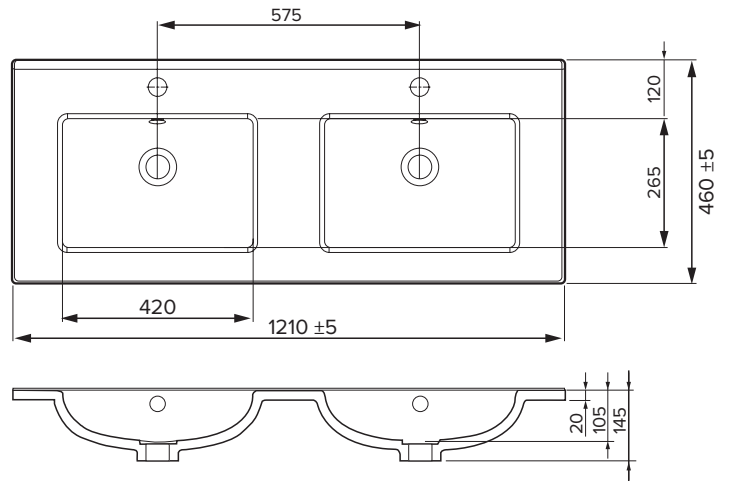

SPECIFICATION SHEET

1200mm Double Basin Options

Clasico

Vitreous China with overflow
Gloss White - VC

W1210 x D465 x H20