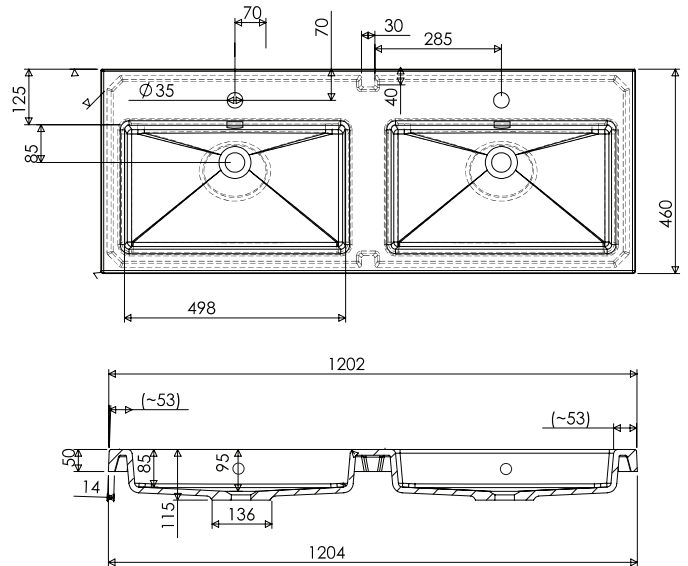

SPECIFICATION SHEET

Brookfield 1200mm 2 Drawer Double Basin Wall Vanity

Features

- Wall Hung
- 2 Drawers
- Double Basin
- Gloss White: 2-pack urethane on MRF
- Colours: Laminate finish
- Dimensions: H420 x W1200 x D465

Technical Details

Note: All measurements shown are in millimetres. Sizes are nominal.

SPECIFICATION SHEET

1200mm Double Basin Options

Via

StoneCast with overflow
 Gloss White - VIA
 Matte White - VIAMW

W1210 x D460 x H20

Ponti

StoneCast with overflow
 Gloss White - PO

W1204 x D460 x H50

Ari

StoneCast with overflow
 Gloss White - VA

W1200 x D465 x H50

SPECIFICATION SHEET

1200mm Double Basin Options

Clasico

Vitreous China with overflow
Gloss White - VC

W1210 x D465 x H20

Vercelli

Vitreous China with overflow
Gloss White - VE

W1216 x D460 x H15