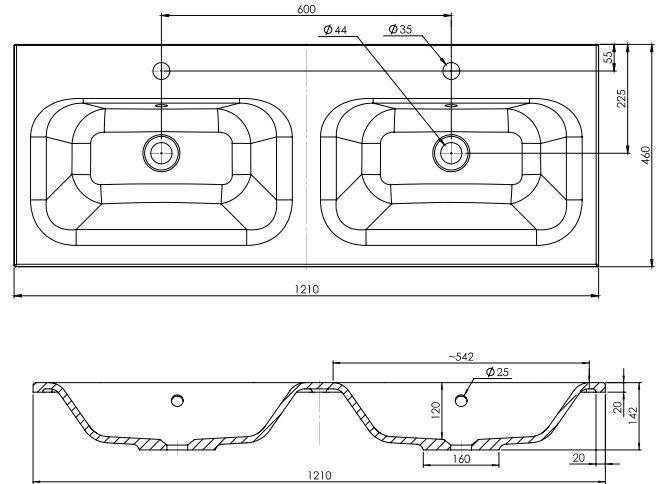

SPECIFICATION SHEET

Brookfield 1200mm 2 Drawer Double Basin Wall Vanity

Features

- Wall Hung
- 2 Drawers
- Double Basin
- Gloss White: 2-pack urethane on MRF
- Colours: Laminate finish
- Dimensions: H420 x W1200 x D465

Technical Details

Note: All measurements shown are in millimetres. Sizes are nominal.

SPECIFICATION SHEET

1200mm Double Basin Options

Via

StoneCast with overflow
 Gloss White - VIA
 Matte White - VIAMW

W1210 x D460 x H20

Ponti

StoneCast with overflow
 Gloss White - PO

W1204 x D460 x H50

Ari

StoneCast with overflow
 Gloss White - VA

W1200 x D465 x H50

SPECIFICATION SHEET

1200mm Double Basin Options

Clasico

Vitreous China with overflow
Gloss White - VC

W1210 x D465 x H20

Vercelli

Vitreous China with overflow
Gloss White - VE

W1216 x D460 x H15