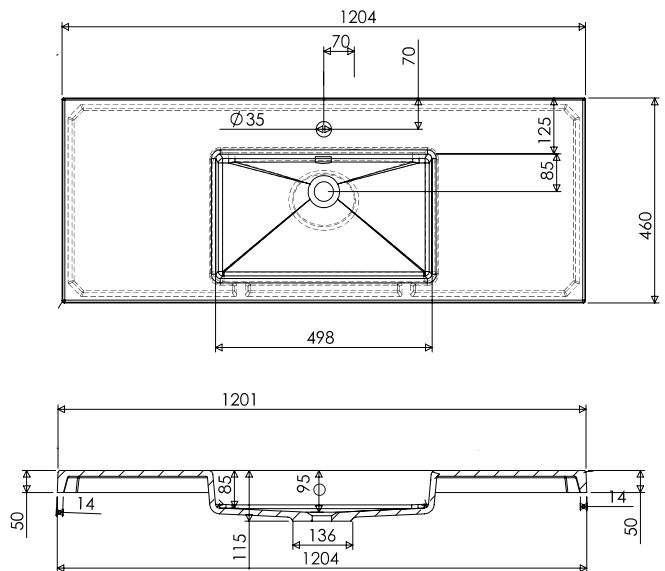

Ponti

StoneCast with overflow
Gloss White - PO

W1204 x D460 x H50