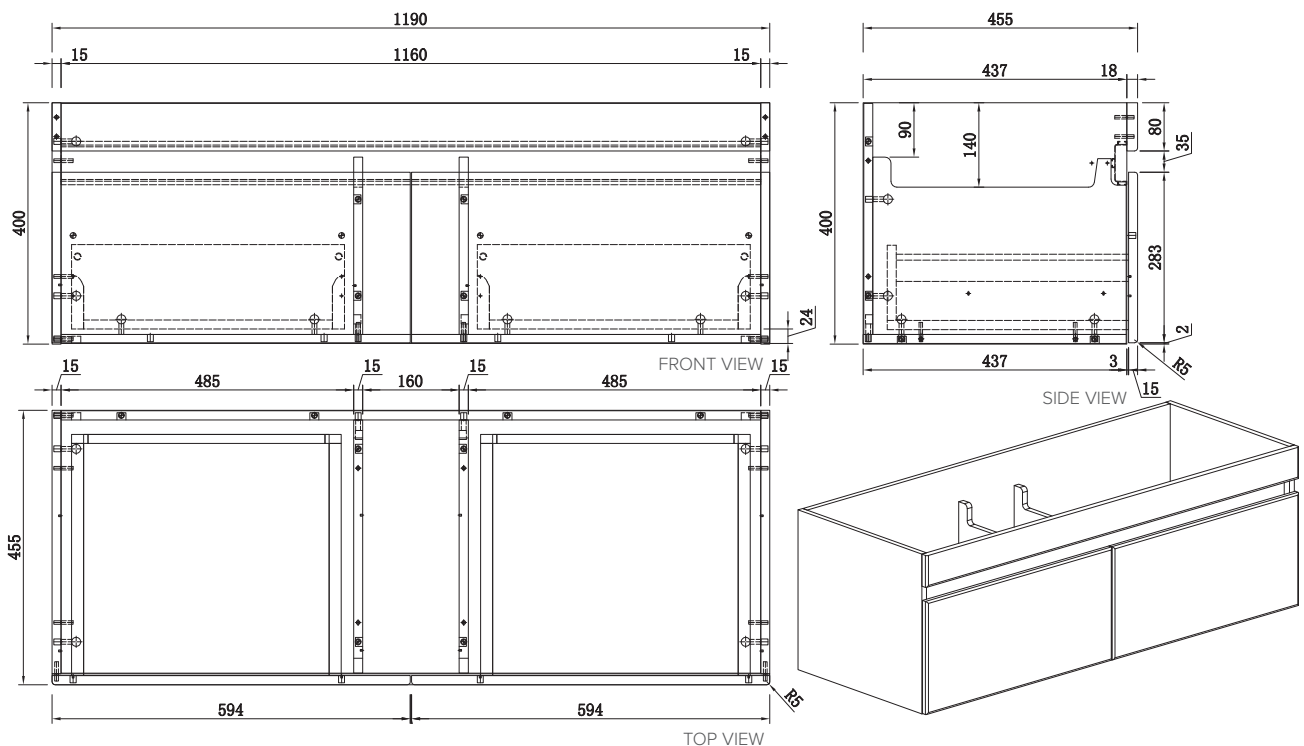

### Features

- Wall Hung
- 2 Drawers
- Single Basin
- Gloss White: 2-pack urethane on MRF
- Colours: Laminate finish
- Dimensions: H420 x W1200 x D465

### Technical Details

Note: All measurements shown are in millimetres. Sizes are nominal.

## 1200mm Single Basin Options