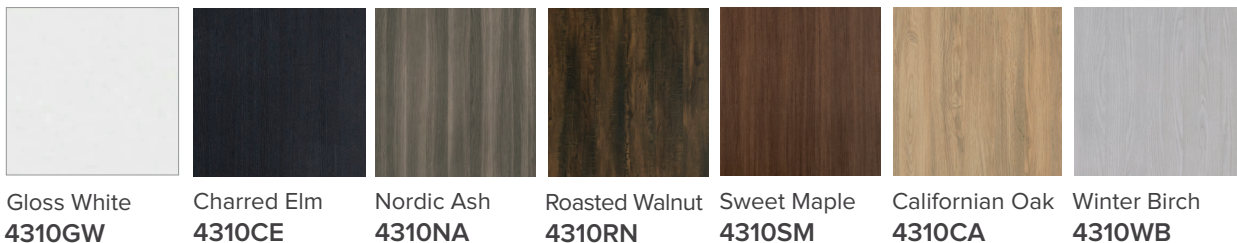

### Features

- Wall Hung
- 2 Drawers
- Single Basin
- Gloss White: 2-pack urethane on MRF
- Colours: Laminate finish
- Dimensions: H420 x W1200 x D465

### Colour Options with Code