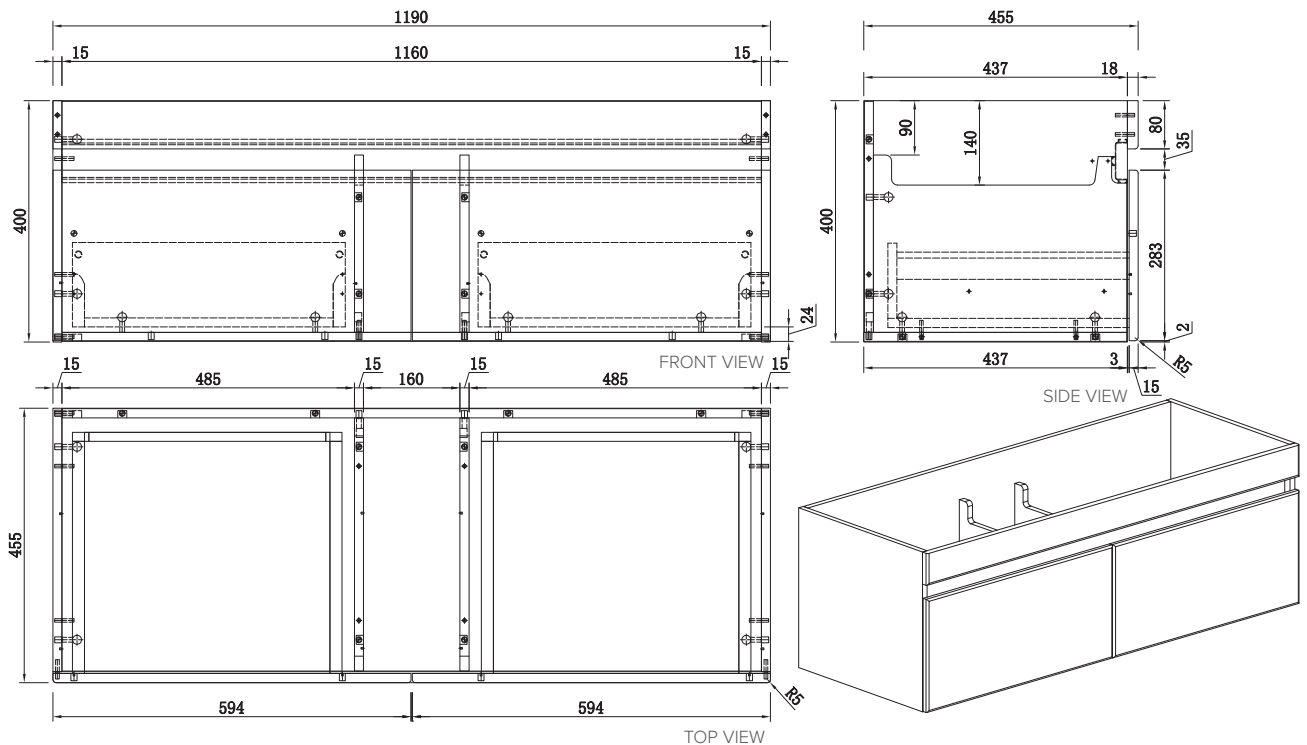

SPECIFICATION SHEET

Brookfield 1200mm 2 Drawer Single Basin Wall Vanity

Features

- Wall Hung
- Left or Right Offset Basin
- 2 Drawers
- Gloss White: 2-pack urethane on MRF
Colours: Laminate finish
- Dimensions: H420 x W1200 x D465

Technical Details

Note: All measurements shown are in millimetres. Sizes are nominal.

SPECIFICATION SHEET

1200mm Offset Basin Options

Via Left Offset

StoneCast with overflow

Left Offset Basin

Gloss White - VIA

Matte White - VIAMW

W1210 x D460 x H20

Via Right Offset

StoneCast with overflow

Left Offset Basin

Gloss White - VIA

Matte White - VIAMW

W1210 x D460 x H20