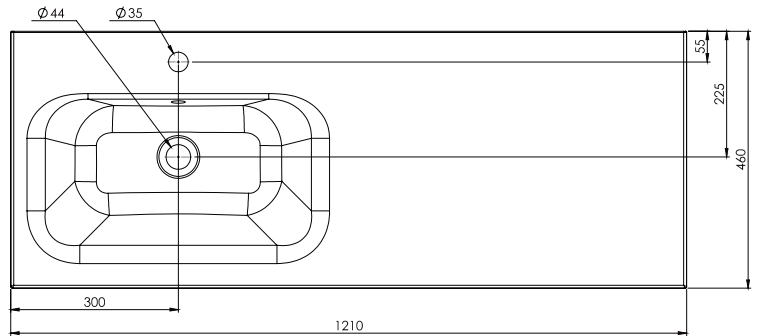

SPECIFICATION SHEET

Brookfield 1200mm 2 Drawer Single Basin Wall Vanity

Features

- Wall Hung
- Left or Right Offset Basin
- 2 Drawers
- Gloss White: 2-pack urethane on MRF
Colours: Laminate finish
- Dimensions: H420 x W1200 x D465

Technical Details

Note: All measurements shown are in millimetres. Sizes are nominal.

SPECIFICATION SHEET

1200mm Offset Basin Options

Via Left Offset

StoneCast with overflow

Left Offset Basin

Gloss White - VIA

Matte White - VIAMW

W1210 x D460 x H20

Via Right Offset

StoneCast with overflow

Left Offset Basin

Gloss White - VIA

Matte White - VIAMW

W1210 x D460 x H20