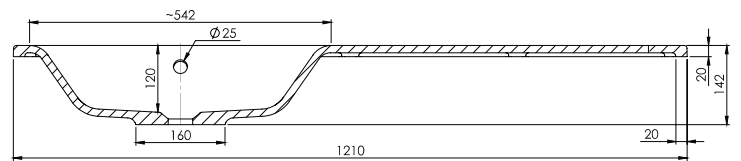

SPECIFICATION SHEET

Brookfield 1200mm 2 Drawer Single Basin Wall Vanity

Features

- Wall Hung
- Left or Right Offset Basin
- 2 Drawers
- Gloss White: 2-pack urethane on MRF
Colours: Laminate finish
- Dimensions: H420 x W1200 x D465

Technical Details

Note: All measurements shown are in millimetres. Sizes are nominal.

SPECIFICATION SHEET

1200mm Offset Basin Options

Via Left Offset

StoneCast with overflow

Left Offset Basin

Gloss White - VIA

Matte White - VIAMW

W1210 x D460 x H20

Via Right Offset

StoneCast with overflow

Left Offset Basin

Gloss White - VIA

Matte White - VIAMW

W1210 x D460 x H20