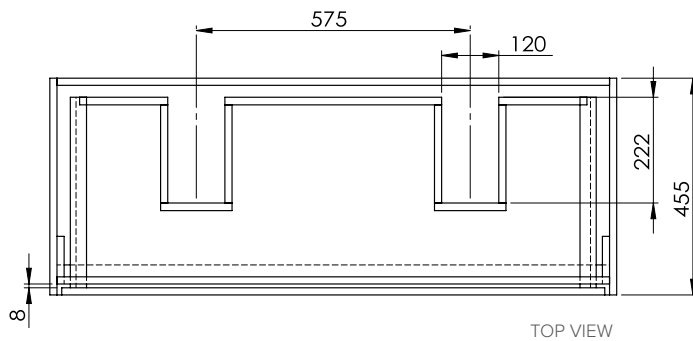

## Avila 1200mm 1 Drawer Double Basin Wall Vanity

### Features

- Wall Hung
- Soft close full extension drawer
- Negative detail finger pull
- Water resistant materials
- Double Basin
- Colours: Timber Veneer on Plywood
- Dimensions: H415 x W1200 x D465

### Technical Details

Note: All measurements shown are in millimetres. Sizes are nominal.

TOP VIEW

FRONT VIEW

SIDE VIEW