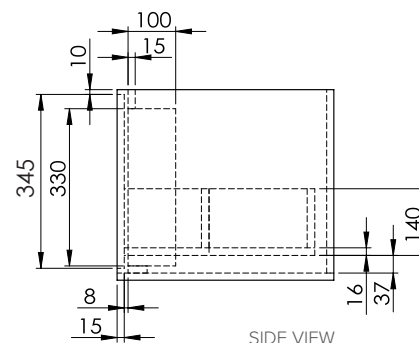

### Features

- Wall Hung
- Soft close full extension drawer
- Negative detail finger pull
- Water resistant materials
- Double Basin
- Colours: Timber Veneer on Plywood
- Dimensions: H415 x W1200 x D465

### Technical Details

Note: All measurements shown are in millimetres. Sizes are nominal.

TOP VIEW

FRONT VIEW

SIDE VIEW