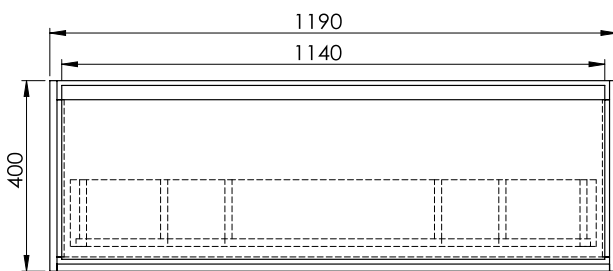

### Features

- Wall Hung
- Soft close full extension drawer
- Negative detail finger pull
- Water resistant materials
- Double Basin
- Colours: Timber Veneer on Plywood
- Dimensions: H415 x W1200 x D465

### Technical Details

Note: All measurements shown are in millimetres. Sizes are nominal.

TOP VIEW

FRONT VIEW

SIDE VIEW