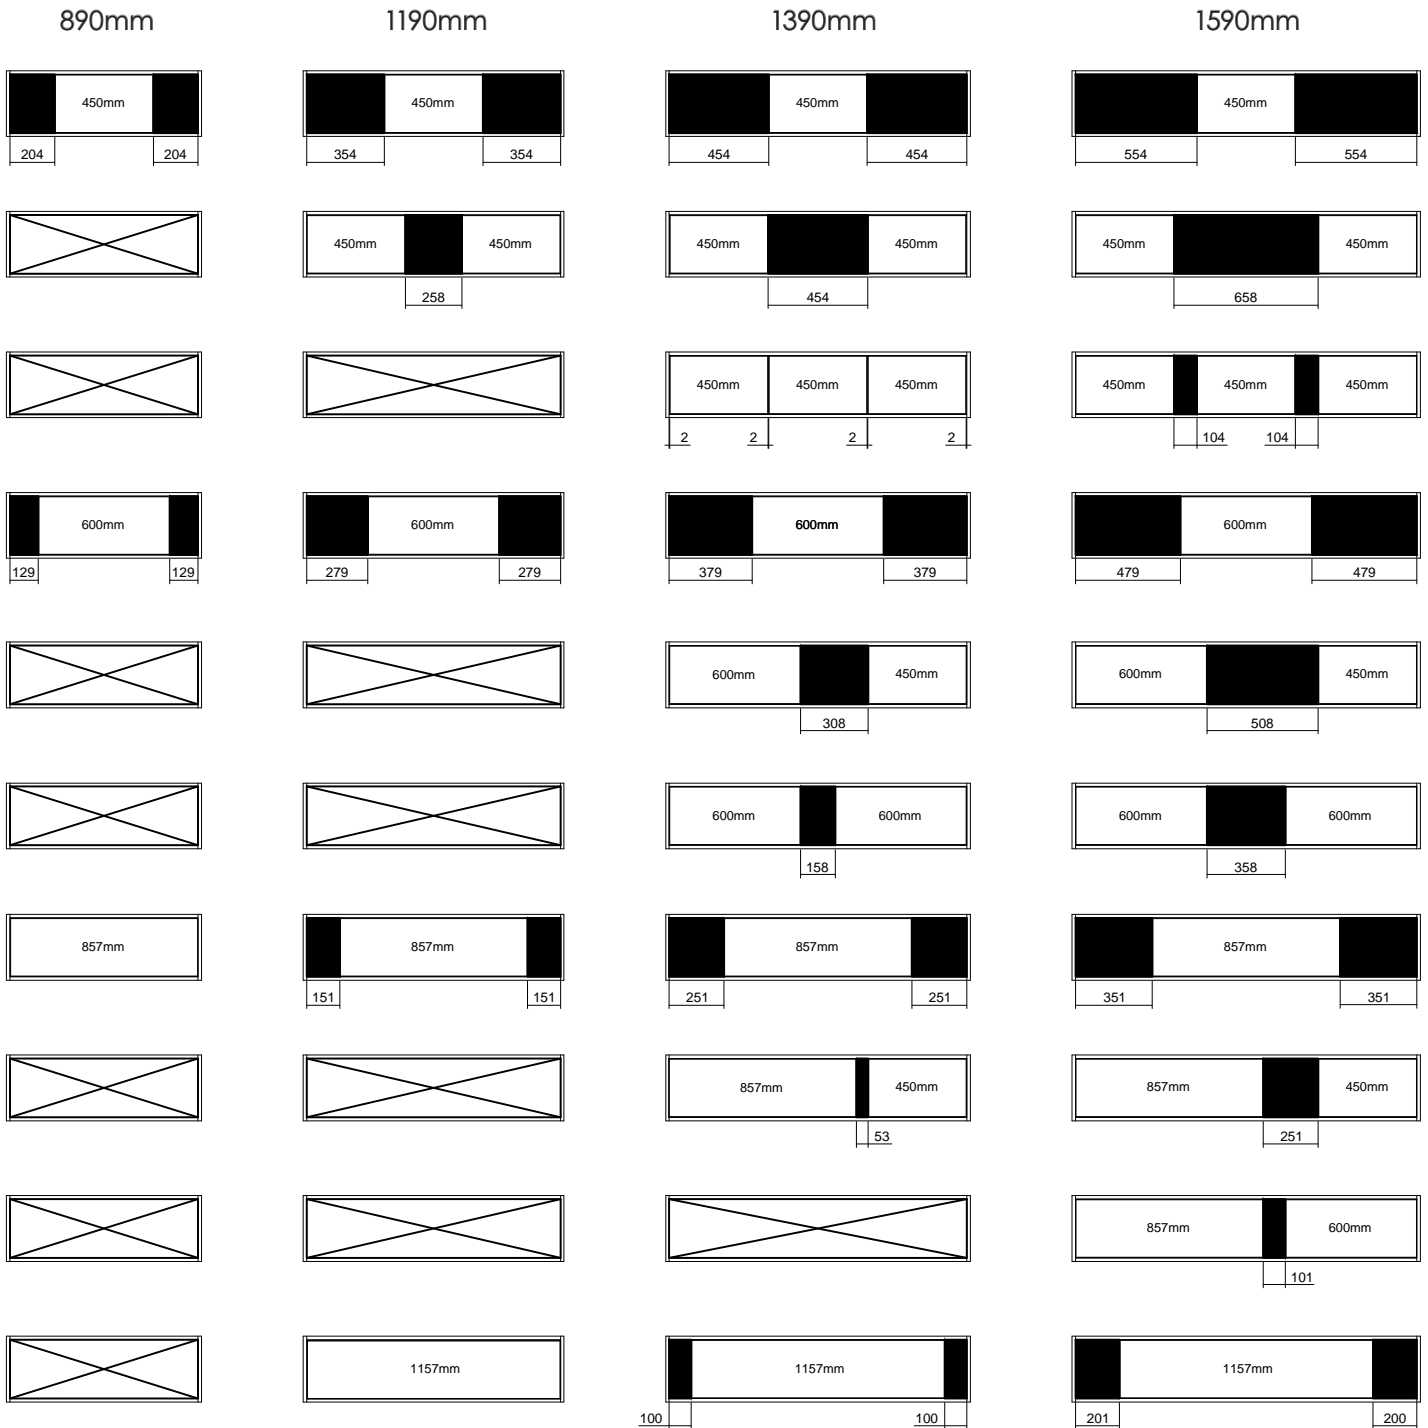

FRAME EXAMPLES

Note: the drawers can be positioned anywhere within the frame eg. offset - before fixing in place.

DRAWERS AVAILABLE

450mm

600mm

857mm

1157mm