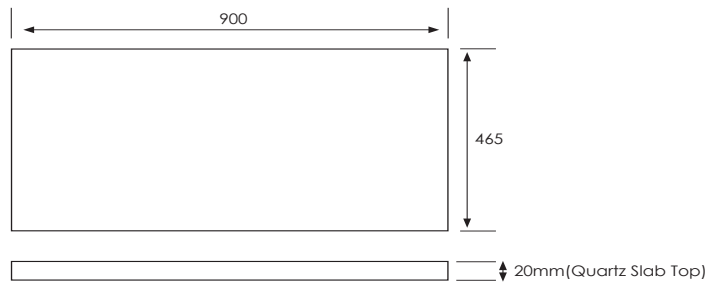

SPECIFICATION SHEET

Arc 900mm 2 Door, 1 Drawer Wall Vanity

Features

- Wall Hung
- Soft Close Doors & Drawer
- Negative detail finger pull
- Cabinet:
 - Laminate Woodgrain & Solid Colours on MR Board
- Slab Top Options:
 - 20mm Quartz Top or StoneCast Top
- Dimensions: H420 x W900 x D465

SPECIFICATION SHEET

Slab Top Options

StoneCast Slab Top 900

W900 x D465 x H20

Gloss White - SC

Matte White - SCMW

Gloss White

Matte White

Quartz Slab Top 900

W900 x D465 x H20

Midnight Stone - MS

Himalaya - HY

Midnight Stone

Himalaya

Tap Hole Position

Tap hole position must be specified

- NTH** No Tap Holes
- CTH** Centre Tap Holes
- LTH** Left Tap Holes
- RTH** Right Tap Holes
- ITH*** Inside Tap Holes
- OTH*** Outside Tap Holes

*only applicable with double basins