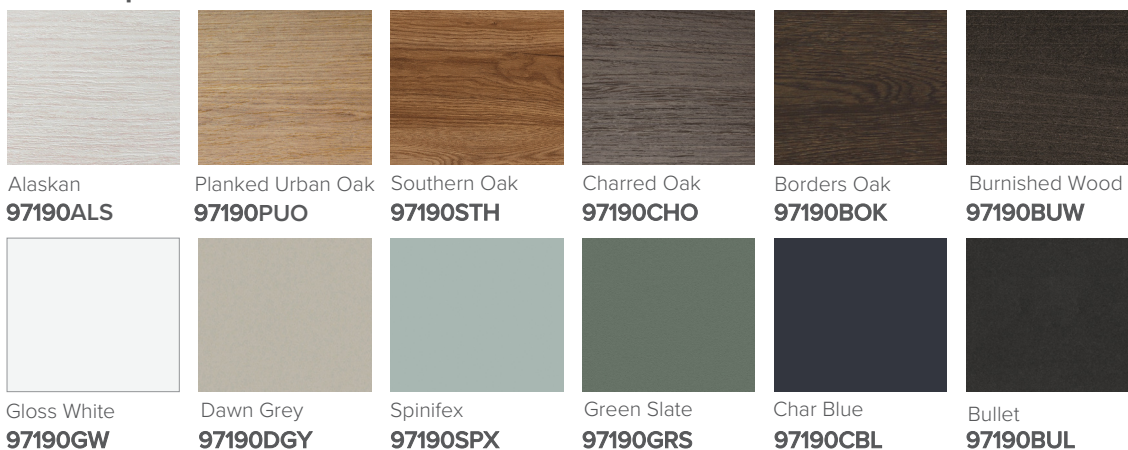

Colour Options with Code