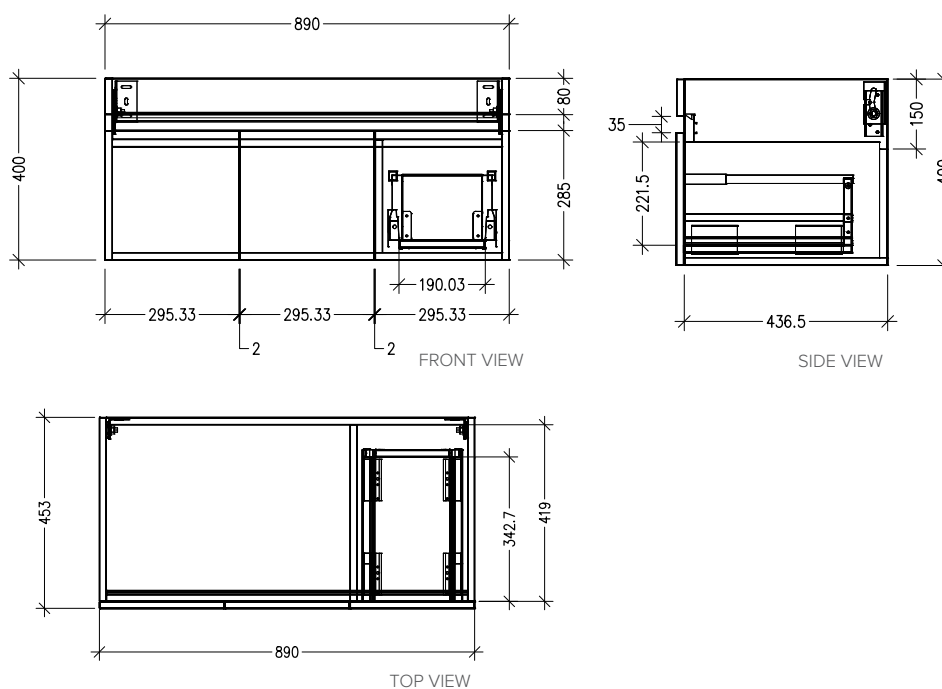

SPECIFICATION SHEET

Arc 900mm 2 Door, 1 Drawer Wall Vanity

Features

- Wall Hung
- Soft Close Doors & Drawer
- Negative detail finger pull
- Cabinet:
 - Laminate Woodgrain & Solid Colours on MR Board
- Slab Top Options:
 - 20mm Quartz Top or StoneCast Top
- Dimensions: H420 x W900 x D465

*Note: Vessel basins are purchased separately.
Visit www.newtech.co.nz for full range of vessel basin options.*

Colour Options with Code

Technical Details

Note: All measurements shown are in millimetres. Sizes are nominal.

SPECIFICATION SHEET

Slab Top Options

StoneCast Slab Top 900

W900 x D465 x H20

Gloss White - SC

Matte White - SCMW

Gloss White

Matte White

Quartz Slab Top 900

W900 x D465 x H20

Midnight Stone - MS

Himalaya - HY

Midnight Stone

Himalaya

Tap Hole Position

Tap hole position must be specified