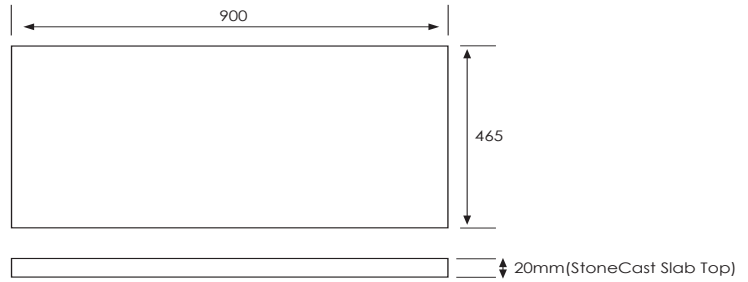

*Note: Vessel basins are purchased separately.
Visit www.newtech.co.nz for full range of vessel basin options.*

Colour Options with Code

Technical Details

Note: All measurements shown are in millimetres. Sizes are nominal.

SPECIFICATION SHEET

Slab Top Options

StoneCast Slab Top 900

W900 x D465 x H20

Gloss White - SC

Matte White - SCMW

Gloss White

Matte White

Quartz Slab Top 900

W900 x D465 x H20

Midnight Stone - MS

Himalaya - HY

Midnight Stone

Himalaya

Tap Hole Position

Tap hole position must be specified

- NTH** No Tap Holes
- CTH** Centre Tap Holes
- LTH** Left Tap Holes
- RTH** Right Tap Holes
- ITH*** Inside Tap Holes
- OTH*** Outside Tap Holes

*only applicable with double basins