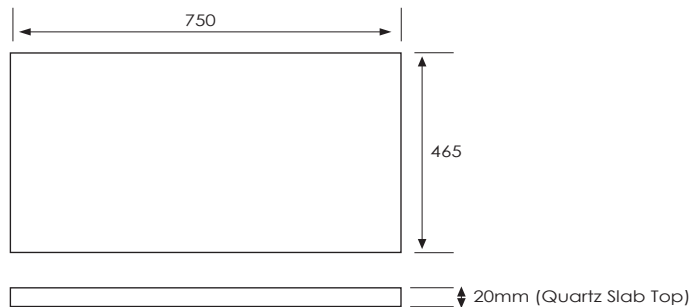

### Technical Details

*Note: All measurements shown are in millimetres. Sizes are nominal.*

## Slab Top Options

### Quartz Slab Top 750

W750 x D465 x H20

Midnight Stone - MS

Himalaya - HY

Midnight Stone

Himalaya