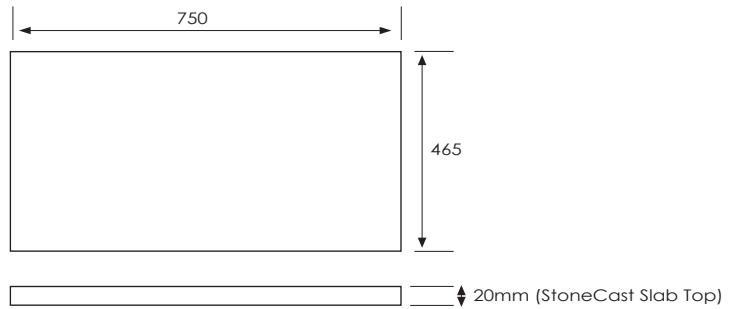

SPECIFICATION SHEET

Slab Top Options

StoneCast Slab Top 750

W750 x D465 x H20

Gloss White - SC

Matte White - SCMW