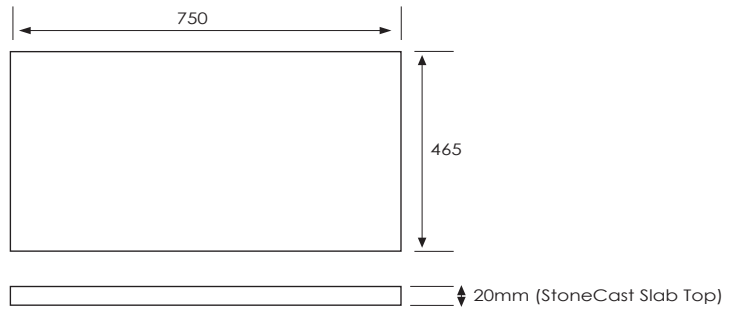

SPECIFICATION SHEET

Arc 750mm 1 Door, 2 Drawer Wall Hung Vanity

Features

- Wall Hung
- Soft Close Door & Drawers
- Negative detail finger pull
- Cabinet:
Laminate Woodgrain &
Solid Colours on MR Board
- Slab Top Options:
20mm Quartz Top or StoneCast Top
- Dimensions: H670 x W750 x D465

Technical Details

Note: All measurements shown are in millimetres. Sizes are nominal.

SPECIFICATION SHEET

Slab Top Options

StoneCast Slab Top 750

W750 x D465 x H20

Gloss White - SC

Matte White - SCMW

Gloss White

Matte White

Quartz Slab Top 750

W750 x D465 x H20

Midnight Stone - MS

Himalaya - HY

Midnight Stone

Himalaya

Tap Hole Position

Tap hole position must be specified

- NTH** No Tap Holes
- CTH** Centre Tap Holes
- LTH** Left Tap Holes
- RTH** Right Tap Holes
- ITH*** Inside Tap Holes
- OTH*** Outside Tap Holes

*only applicable with double basins