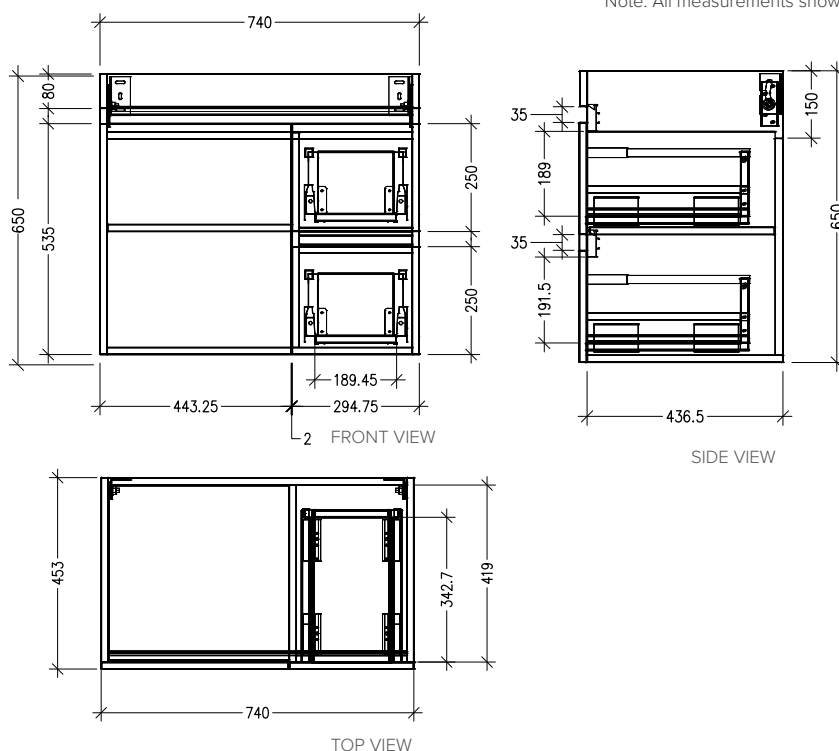

SPECIFICATION SHEET

Arc 750mm 1 Door, 2 Drawer Wall Hung Vanity

Features

- Wall Hung
- Soft Close Door & Drawers
- Negative detail finger pull
- Cabinet:
Laminate Woodgrain &
Solid Colours on MR Board
- Slab Top Options:
20mm Quartz Top or StoneCast Top
- Dimensions: H670 x W750 x D465

Technical Details

Note: All measurements shown are in millimetres. Sizes are nominal.

SPECIFICATION SHEET

Slab Top Options

StoneCast Slab Top 750

W750 x D465 x H20

Gloss White - SC

Matte White - SCMW

Gloss White

Matte White

Quartz Slab Top 750

W750 x D465 x H20

Midnight Stone - MS

Himalaya - HY

Midnight Stone

Himalaya

Tap Hole Position

Tap hole position must be specified

- NTH** No Tap Holes
- CTH** Centre Tap Holes
- LTH** Left Tap Holes
- RTH** Right Tap Holes
- ITH*** Inside Tap Holes
- OTH*** Outside Tap Holes

*only applicable with double basins