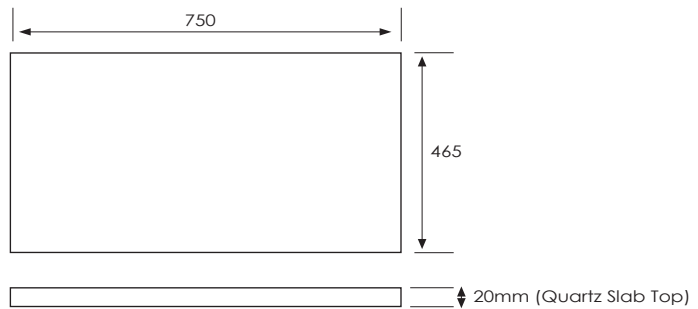

Technical Details

Note: All measurements shown are in millimetres. Sizes are nominal.

SPECIFICATION SHEET

Slab Top Options

StoneCast Slab Top 750

W750 x D465 x H20

Gloss White - SC

Matte White - SCMW

Gloss White

Matte White

Quartz Slab Top 750

W750 x D465 x H20

Midnight Stone - MS

Himalaya - HY

Midnight Stone

Himalaya

Tap Hole Position

Tap hole position must be specified

- NTH** No Tap Holes
- CTH** Centre Tap Holes
- LTH** Left Tap Holes
- RTH** Right Tap Holes
- ITH*** Inside Tap Holes
- OTH*** Outside Tap Holes

*only applicable with double basins