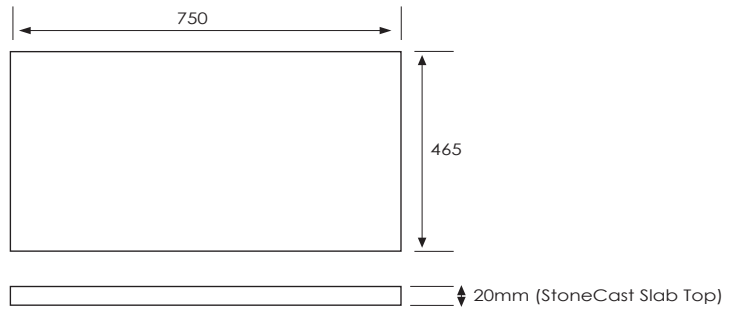

*Note: Vessel basins are purchased separately.
Visit www.newtech.co.nz for full range of vessel basin options.*

Colour Options with Code

Technical Details

Note: All measurements shown are in millimetres. Sizes are nominal.

SPECIFICATION SHEET

Slab Top Options

StoneCast Slab Top 750

W750 x D465 x H20

Gloss White - SC

Matte White - SCMW

Gloss White

Matte White

Quartz Slab Top 750

W750 x D465 x H20

Midnight Stone - MS

Himalaya - HY

Midnight Stone

Himalaya

Tap Hole Position

Tap hole position must be specified

- NTH** No Tap Holes
- CTH** Centre Tap Holes
- LTH** Left Tap Holes
- RTH** Right Tap Holes
- ITH*** Inside Tap Holes
- OTH*** Outside Tap Holes

*only applicable with double basins