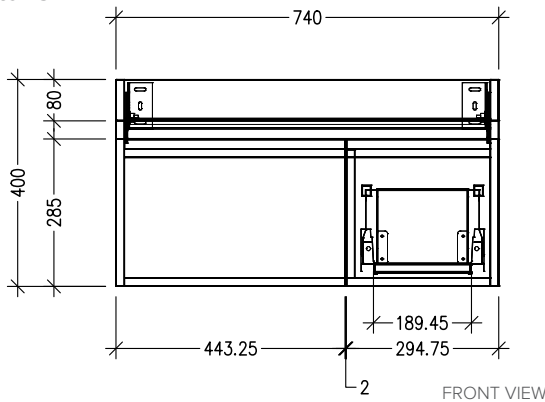

SPECIFICATION SHEET

Arc 750mm 1 Door, 1 Drawer Wall Vanity

Features

- Wall Hung
- Soft Close Door & Drawer
- Negative detail finger pull
- Cabinet:
Laminate Woodgrain & Solid Colours on MR Board
- Slab Top Options:
20mm Quartz Top or StoneCast Top
- Dimensions: H420 x W750 x D465

*Note: Vessel basins are purchased separately.
Visit www.newtech.co.nz for full range of vessel basin options.*

Colour Options with Code

Technical Details

Note: All measurements shown are in millimetres. Sizes are nominal.

SPECIFICATION SHEET

Slab Top Options

StoneCast Slab Top 750

W750 x D465 x H20

Gloss White - SC

Matte White - SCMW

Gloss White

Matte White

Quartz Slab Top 750

W750 x D465 x H20

Midnight Stone - MS

Himalaya - HY

Midnight Stone

Himalaya

Tap Hole Position

Tap hole position must be specified