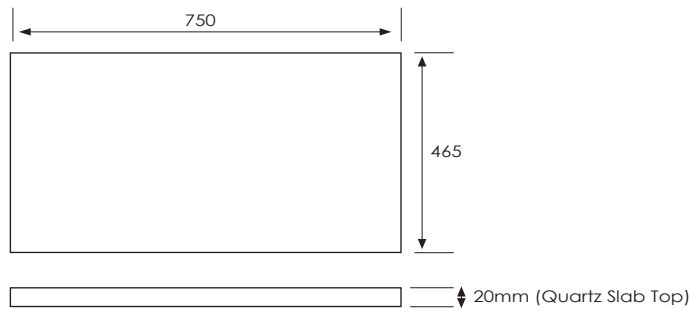

*Note: Vessel basins are purchased separately.
Visit www.newtech.co.nz for full range of vessel basin options.*

Colour Options with Code

Technical Details

Note: All measurements shown are in millimetres. Sizes are nominal.

SPECIFICATION SHEET

Slab Top Options

StoneCast Slab Top 750

W750 x D465 x H20

Gloss White - SC

Matte White - SCMW

Gloss White

Matte White

Quartz Slab Top 750

W750 x D465 x H20

Midnight Stone - MS

Himalaya - HY

Midnight Stone

Himalaya

Tap Hole Position

Tap hole position must be specified

- NTH** No Tap Holes
- CTH** Centre Tap Holes
- LTH** Left Tap Holes
- RTH** Right Tap Holes
- ITH*** Inside Tap Holes
- OTH*** Outside Tap Holes

*only applicable with double basins