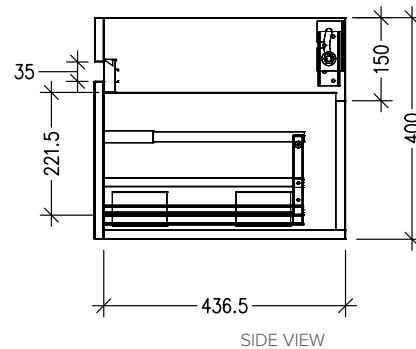

SPECIFICATION SHEET

Arc 750mm 1 Door, 1 Drawer Wall Vanity

Features

- Wall Hung
- Soft Close Door & Drawer
- Negative detail finger pull
- Cabinet:
Laminate Woodgrain & Solid Colours on MR Board
- Slab Top Options:
20mm Quartz Top or StoneCast Top
- Dimensions: H420 x W750 x D465

*Note: Vessel basins are purchased separately.
Visit www.newtech.co.nz for full range of vessel basin options.*

Colour Options with Code

Technical Details

Note: All measurements shown are in millimetres. Sizes are nominal.

SPECIFICATION SHEET

Slab Top Options

StoneCast Slab Top 750

W750 x D465 x H20

Gloss White - SC

Matte White - SCMW

Gloss White

Matte White

Quartz Slab Top 750

W750 x D465 x H20

Midnight Stone - MS

Himalaya - HY

Midnight Stone

Himalaya

Tap Hole Position

Tap hole position must be specified