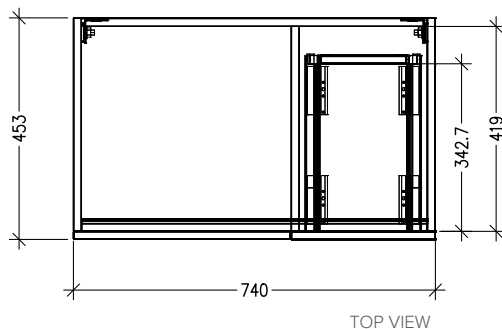

SPECIFICATION SHEET

Arc 750mm 1 Door, 1 Drawer Wall Vanity

Features

- Wall Hung
- Soft Close Door & Drawer
- Negative detail finger pull
- Cabinet:
Laminate Woodgrain & Solid Colours on MR Board
- Slab Top Options:
20mm Quartz Top or StoneCast Top
- Dimensions: H420 x W750 x D465

*Note: Vessel basins are purchased separately.
Visit www.newtech.co.nz for full range of vessel basin options.*

Colour Options with Code

Technical Details

Note: All measurements shown are in millimetres. Sizes are nominal.

SPECIFICATION SHEET

Slab Top Options

StoneCast Slab Top 750

W750 x D465 x H20

Gloss White - SC

Matte White - SCMW

Gloss White

Matte White

Quartz Slab Top 750

W750 x D465 x H20

Midnight Stone - MS

Himalaya - HY

Midnight Stone

Himalaya

Tap Hole Position

Tap hole position must be specified