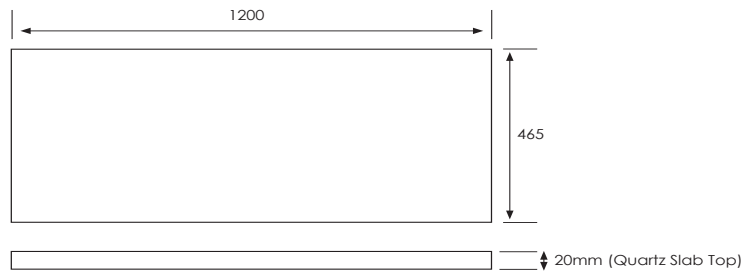

SPECIFICATION SHEET

Arc 1200mm 2 Door, 2 Drawer Offset Basin Wall Hung Vanity

Features

- Wall Hung
- Soft Close Doors & Drawers
- Negative detail finger pull
- Left (L) or Right (R) Offset Basin
- Laminate Woodgrain & Solid Colours on MR Board
- Slab Top Options:
20mm Quartz Top or StoneCast Top
- Dimensions: H820 x W1200 x D465

Technical Details

Note: All measurements shown are in millimetres. Sizes are nominal.

SPECIFICATION SHEET

Slab Top Options

StoneCast Slab Top 1200

W1200 x D465 x H20

Gloss White - SC

Matte White - SCMW

Gloss White

Matte White

Quartz Slab Top 1200

W1200 x D465 x H20

Midnight Stone - MS

Himalaya - HY

Midnight Stone

Himalaya

Tap Hole Position

Tap hole position must be specified

- NTH** No Tap Holes
- CTH** Centre Tap Holes
- LTH** Left Tap Holes
- RTH** Right Tap Holes
- ITH*** Inside Tap Holes
- OTH*** Outside Tap Holes

*only applicable with double basins