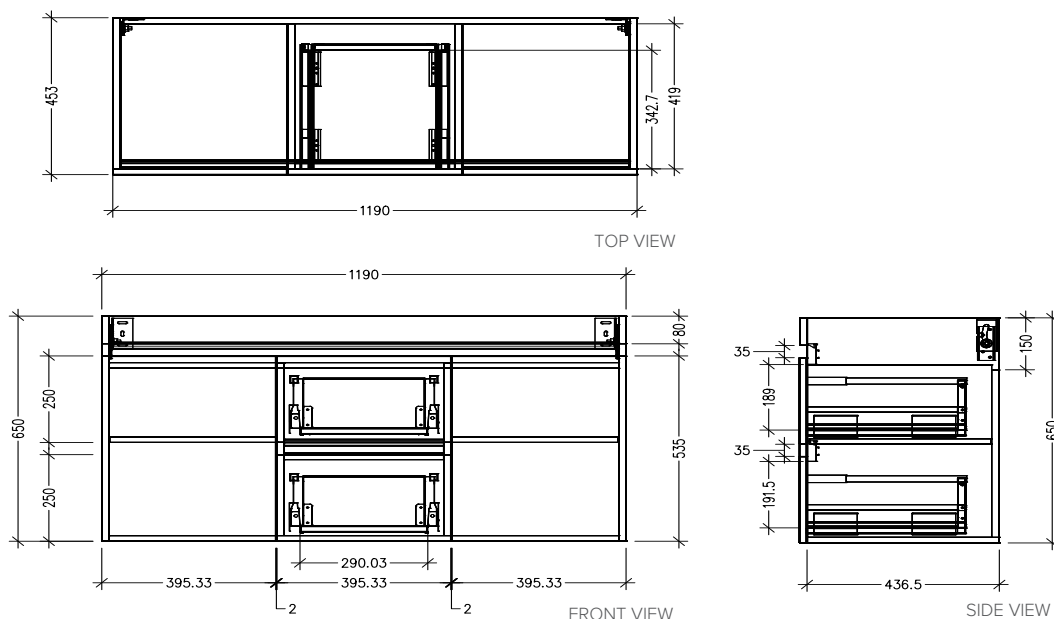

SPECIFICATION SHEET

Arc 1200mm 2 Door, 2 Drawer Offset Basin Wall Hung Vanity

Features

- Wall Hung
- Soft Close Doors & Drawers
- Negative detail finger pull
- Left (L) or Right (R) Offset Basin
- Laminate Woodgrain & Solid Colours on MR Board
- Slab Top Options:
20mm Quartz Top or StoneCast Top
- Dimensions: H820 x W1200 x D465

Technical Details

Note: All measurements shown are in millimetres. Sizes are nominal.

SPECIFICATION SHEET

Slab Top Options

StoneCast Slab Top 1200

W1200 x D465 x H20

Gloss White - SC

Matte White - SCMW

Gloss White

Matte White

Quartz Slab Top 1200

W1200 x D465 x H20

Midnight Stone - MS

Himalaya - HY

Midnight Stone

Himalaya

Tap Hole Position

Tap hole position must be specified

- NTH** No Tap Holes
- CTH** Centre Tap Holes
- LTH** Left Tap Holes
- RTH** Right Tap Holes
- ITH*** Inside Tap Holes
- OTH*** Outside Tap Holes

*only applicable with double basins