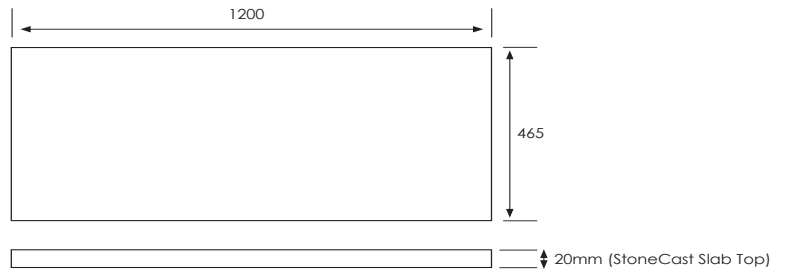

SPECIFICATION SHEET

Arc 1200mm 2 Door, 2 Drawer Offset Basin Wall Hung Vanity

Features

- Wall Hung
- Soft Close Doors & Drawers
- Negative detail finger pull
- Left (L) or Right (R) Offset Basin
- Laminate Woodgrain & Solid Colours on MR Board
- Slab Top Options:
20mm Quartz Top or StoneCast Top
- Dimensions: H820 x W1200 x D465

Technical Details

Note: All measurements shown are in millimetres. Sizes are nominal.

SPECIFICATION SHEET

Slab Top Options

StoneCast Slab Top 1200

W1200 x D465 x H20

Gloss White - SC

Matte White - SCMW

Gloss White

Matte White

Quartz Slab Top 1200

W1200 x D465 x H20

Midnight Stone - MS

Himalaya - HY

Midnight Stone

Himalaya

Tap Hole Position

Tap hole position must be specified

- NTH** No Tap Holes
- CTH** Centre Tap Holes
- LTH** Left Tap Holes
- RTH** Right Tap Holes
- ITH*** Inside Tap Holes
- OTH*** Outside Tap Holes

*only applicable with double basins