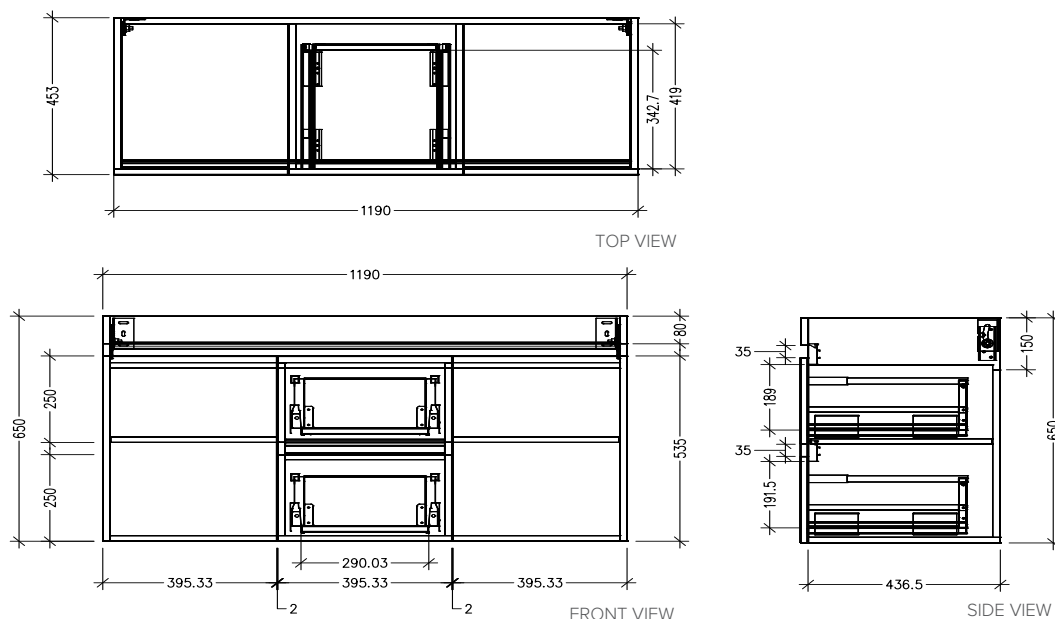

SPECIFICATION SHEET

Arc 1200mm 2 Door, 2 Drawer Offset Basin Wall Hung Vanity

Features

- Wall Hung
- Soft Close Doors & Drawers
- Negative detail finger pull
- Left (L) or Right (R) Offset Basin
- Laminate Woodgrain & Solid Colours on MR Board
- Slab Top Options:
20mm Quartz Top or StoneCast Top
- Dimensions: H820 x W1200 x D465

Technical Details

Note: All measurements shown are in millimetres. Sizes are nominal.

SPECIFICATION SHEET

Slab Top Options

StoneCast Slab Top 1200

W1200 x D465 x H20

Gloss White - SC

Matte White - SCMW

Gloss White

Matte White

Quartz Slab Top 1200

W1200 x D465 x H20

Midnight Stone - MS

Himalaya - HY

Midnight Stone

Himalaya

Tap Hole Position

Tap hole position must be specified

- NTH** No Tap Holes
- CTH** Centre Tap Holes
- LTH** Left Tap Holes
- RTH** Right Tap Holes
- ITH*** Inside Tap Holes
- OTH*** Outside Tap Holes

*only applicable with double basins