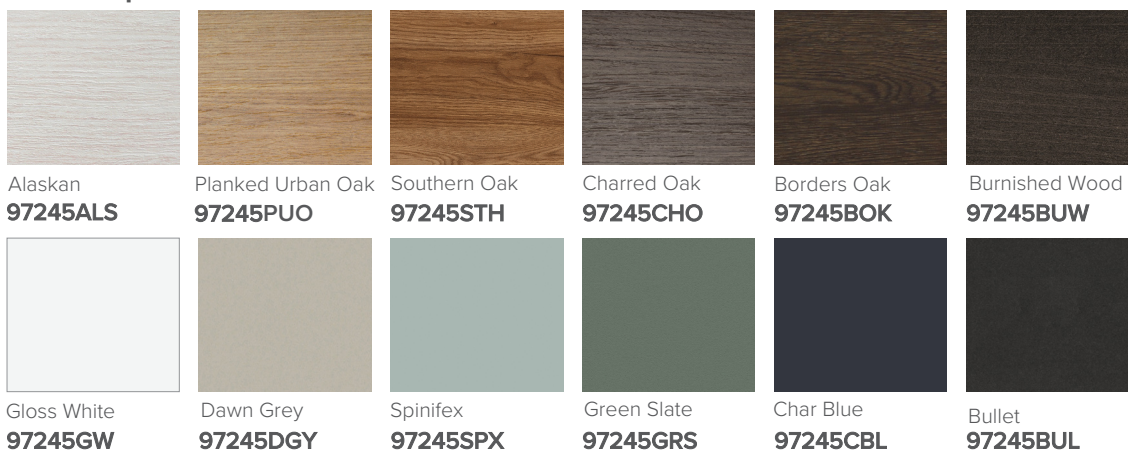

Colour Options with Code