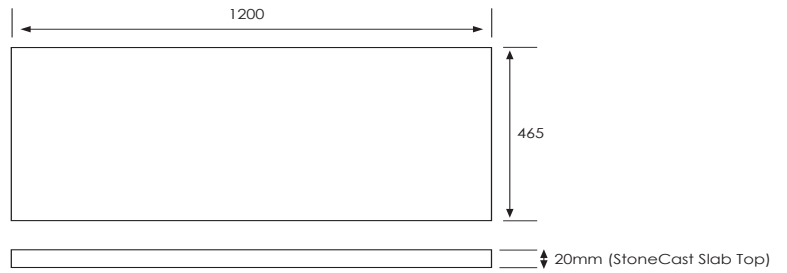

SPECIFICATION SHEET

Arc 1200mm 2 Door, 2 Drawer Wall Hung Vanity

Features

- Wall Hung
- Soft Close Doors & Drawers
- Negative detail finger pull
- Cabinet:
Laminate Woodgrain &
Solid Colours on MR Board
- Slab Top Options:
20mm Quartz Top or StoneCast Top
- Dimensions: H670 x W1200 x D465

*Note: Vessel basins are purchased separately.
Visit www.newtech.co.nz for full range of vessel basin options.*

Colour Options with Code

Technical Details

Note: All measurements shown are in millimetres. Sizes are nominal.

SPECIFICATION SHEET

Slab Top Options

StoneCast Slab Top 1200

W1200 x D465 x H20

Gloss White - SC

Matte White - SCMW

Gloss White

Matte White

Quartz Slab Top 1200

W1200 x D465 x H20

Midnight Stone - MS

Himalaya - HY

Midnight Stone

Himalaya

Tap Hole Position

Tap hole position must be specified