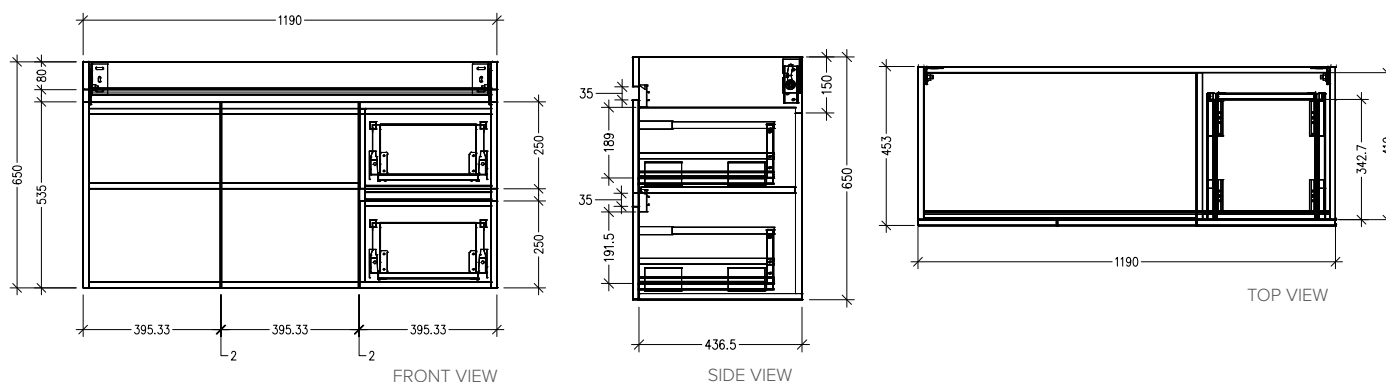

SPECIFICATION SHEET

Arc 1200mm 2 Door, 2 Drawer Wall Hung Vanity

Features

- Wall Hung
- Soft Close Doors & Drawers
- Negative detail finger pull
- Cabinet:
Laminate Woodgrain &
Solid Colours on MR Board
- Slab Top Options:
20mm Quartz Top or StoneCast Top
- Dimensions: H670 x W1200 x D465

*Note: Vessel basins are purchased separately.
Visit www.newtech.co.nz for full range of vessel basin options.*

Colour Options with Code

Technical Details

Note: All measurements shown are in millimetres. Sizes are nominal.

SPECIFICATION SHEET

Slab Top Options

StoneCast Slab Top 1200

W1200 x D465 x H20

Gloss White - SC

Matte White - SCMW

Gloss White

Matte White

Quartz Slab Top 1200

W1200 x D465 x H20

Midnight Stone - MS

Himalaya - HY

Midnight Stone

Himalaya

Tap Hole Position

Tap hole position must be specified