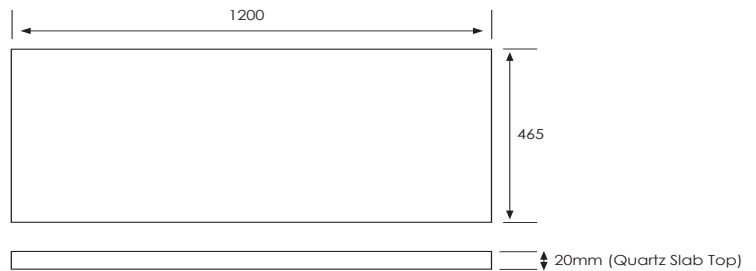

SPECIFICATION SHEET

Arc 1200mm 2 Door, 2 Drawer Wall Hung Vanity

Features

- Wall Hung
- Soft Close Doors & Drawers
- Negative detail finger pull
- Cabinet:
Laminate Woodgrain &
Solid Colours on MR Board
- Slab Top Options:
20mm Quartz Top or StoneCast Top
- Dimensions: H670 x W1200 x D465

*Note: Vessel basins are purchased separately.
Visit www.newtech.co.nz for full range of vessel basin options.*

Colour Options with Code

Technical Details

Note: All measurements shown are in millimetres. Sizes are nominal.

SPECIFICATION SHEET

Slab Top Options

StoneCast Slab Top 1200

W1200 x D465 x H20

Gloss White - SC

Matte White - SCMW

Gloss White

Matte White

Quartz Slab Top 1200

W1200 x D465 x H20

Midnight Stone - MS

Himalaya - HY

Midnight Stone

Himalaya

Tap Hole Position

Tap hole position must be specified