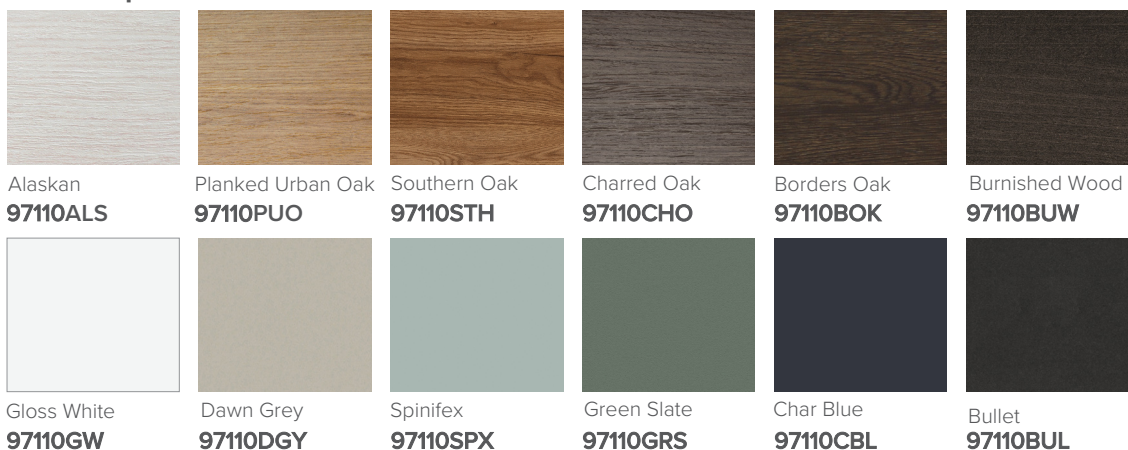

Colour Options with Code