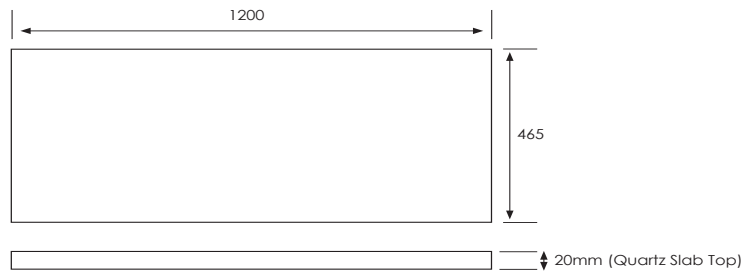

SPECIFICATION SHEET

Arc 1200mm 2 Door, 1 Drawer Wall Vanity

Features

- Wall Hung
- Soft Close Doors & Drawer
- Negative detail finger pull
- Cabinet:
Laminate Woodgrain & Solid Colours on MR Board
- Slab Top Options:
20mm Quartz Top or StoneCast Top
- Dimensions: H420 x W1200 x D465

*Note: Vessel basins are purchased separately.
Visit www.newtech.co.nz for full range of vessel basin options.*

Colour Options with Code

Technical Details

Note: All measurements shown are in millimetres. Sizes are nominal.

SPECIFICATION SHEET

Slab Top Options

StoneCast Slab Top 1200

W1200 x D465 x H20

Gloss White - SC

Matte White - SCMW

Gloss White

Matte White

Quartz Slab Top 1200

W1200 x D465 x H20

Midnight Stone - MS

Himalaya - HY

Midnight Stone

Himalaya

Tap Hole Position

Tap hole position must be specified