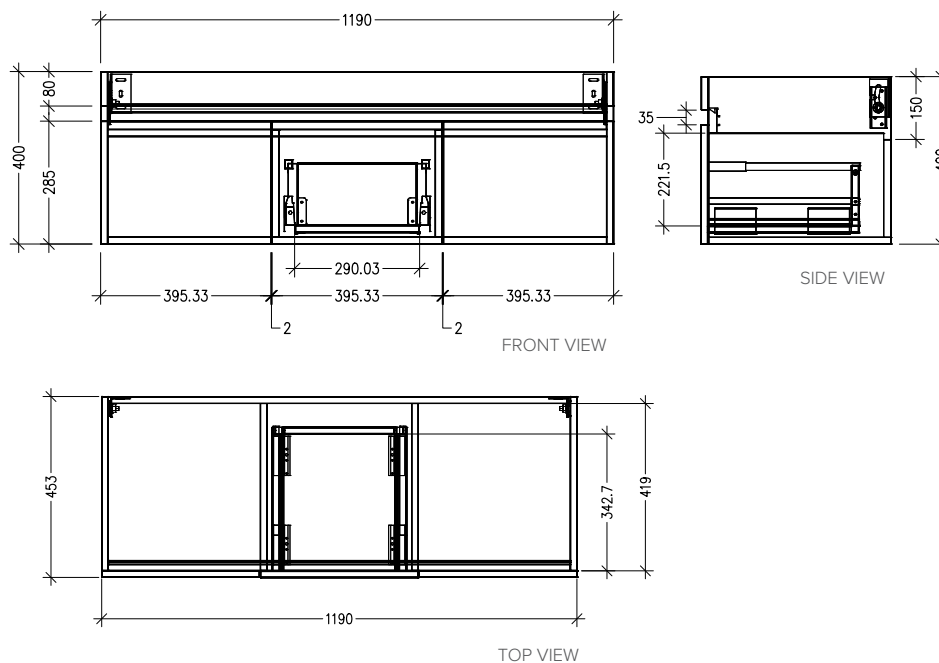

SPECIFICATION SHEET

Arc 1200mm 2 Door, 1 Drawer Wall Vanity

Features

- Wall Hung
- Soft Close Doors & Drawer
- Negative detail finger pull
- Cabinet:
Laminate Woodgrain & Solid Colours on MR Board
- Slab Top Options:
20mm Quartz Top or StoneCast Top
- Dimensions: H420 x W1200 x D465

*Note: Vessel basins are purchased separately.
Visit www.newtech.co.nz for full range of vessel basin options.*

Colour Options with Code

Technical Details

Note: All measurements shown are in millimetres. Sizes are nominal.

SPECIFICATION SHEET

Slab Top Options

StoneCast Slab Top 1200

W1200 x D465 x H20

Gloss White - SC

Matte White - SCMW

Gloss White

Matte White

Quartz Slab Top 1200

W1200 x D465 x H20

Midnight Stone - MS

Himalaya - HY

Midnight Stone

Himalaya

Tap Hole Position

Tap hole position must be specified