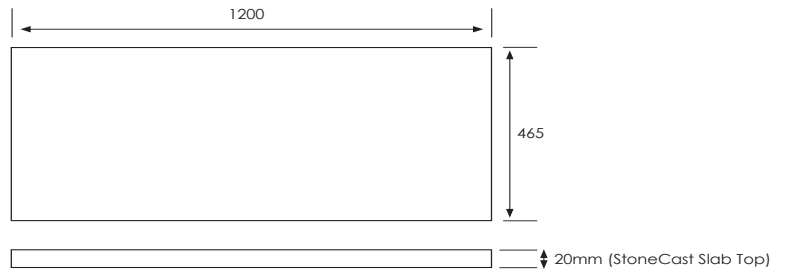

SPECIFICATION SHEET

Arc 1200mm 2 Door, 1 Drawer Wall Vanity

Features

- Wall Hung
- Soft Close Doors & Drawer
- Negative detail finger pull
- Cabinet:
Laminate Woodgrain & Solid Colours on MR Board
- Slab Top Options:
20mm Quartz Top or StoneCast Top
- Dimensions: H420 x W1200 x D465

*Note: Vessel basins are purchased separately.
Visit www.newtech.co.nz for full range of vessel basin options.*

Colour Options with Code

Technical Details

Note: All measurements shown are in millimetres. Sizes are nominal.

SPECIFICATION SHEET

Slab Top Options

StoneCast Slab Top 1200

W1200 x D465 x H20

Gloss White - SC

Matte White - SCMW

Gloss White

Matte White

Quartz Slab Top 1200

W1200 x D465 x H20

Midnight Stone - MS

Himalaya - HY

Midnight Stone

Himalaya

Tap Hole Position

Tap hole position must be specified