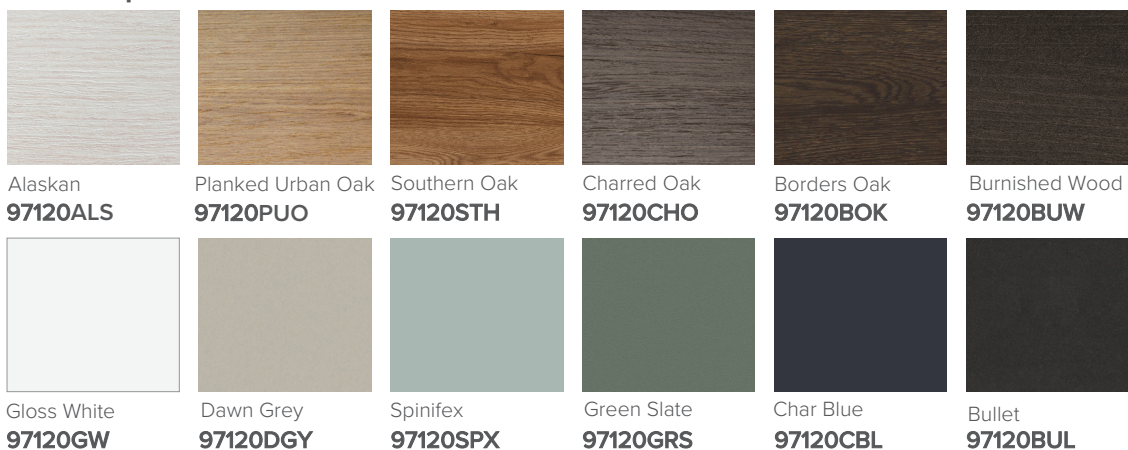

Colour Options with Code