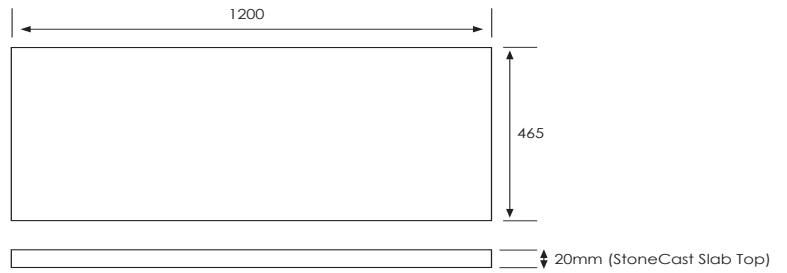

SPECIFICATION SHEET

Arc 1200mm 2 Door, 1 Drawer Double Basin Wall Vanity

Features

- Wall Hung
- Soft Close Doors & Drawer
- Negative detail finger pull
- Cabinet:
Laminate Woodgrain & Solid Colours on MR Board
- Slab Top Options:
20mm Quartz Top or StoneCast Top
- Dimensions: H420 x W1200 x D465

*Note: Vessel basins are purchased separately.
Visit www.newtech.co.nz for full range of vessel basin options.*

Colour Options with Code

Technical Details

Note: All measurements shown are in millimetres. Sizes are nominal.

SPECIFICATION SHEET

Slab Top Options

StoneCast Slab Top 1200

W1200 x D465 x H20

Gloss White - SC

Matte White - SCMW

Gloss White

Matte White

Quartz Slab Top 1200

W1200 x D465 x H20

Midnight Stone - MS

Himalaya - HY

Midnight Stone

Himalaya

Tap Hole Position

Tap hole position must be specified