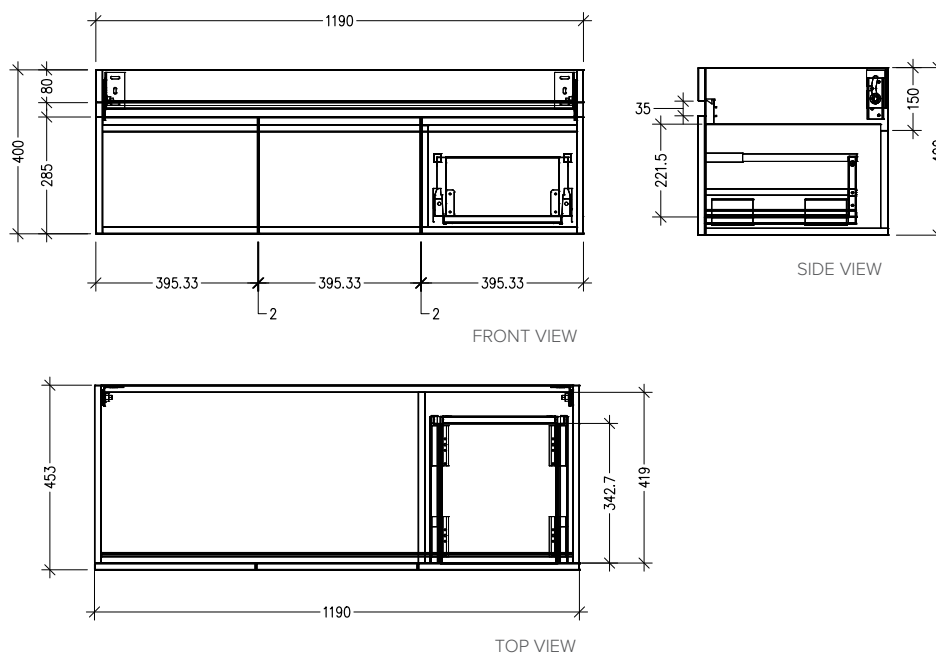

SPECIFICATION SHEET

Arc 1200mm 2 Door, 1 Drawer Double Basin Wall Vanity

Features

- Wall Hung
- Soft Close Doors & Drawer
- Negative detail finger pull
- Cabinet:
Laminate Woodgrain & Solid Colours on MR Board
- Slab Top Options:
20mm Quartz Top or StoneCast Top
- Dimensions: H420 x W1200 x D465

*Note: Vessel basins are purchased separately.
Visit www.newtech.co.nz for full range of vessel basin options.*

Colour Options with Code

Technical Details

Note: All measurements shown are in millimetres. Sizes are nominal.

SPECIFICATION SHEET

Slab Top Options

StoneCast Slab Top 1200

W1200 x D465 x H20

Gloss White - SC

Matte White - SCMW

Gloss White

Matte White

Quartz Slab Top 1200

W1200 x D465 x H20

Midnight Stone - MS

Himalaya - HY

Midnight Stone

Himalaya

Tap Hole Position

Tap hole position must be specified