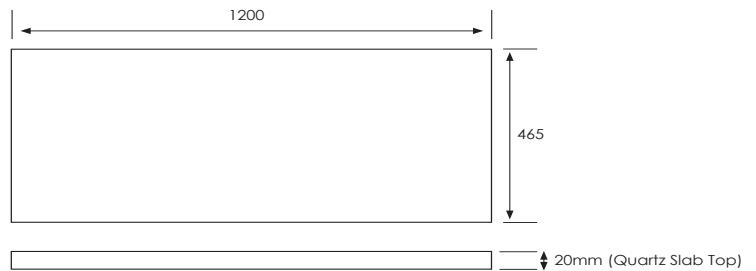

SPECIFICATION SHEET

Arc 1200mm 2 Door, 1 Drawer Double Basin Wall Vanity

Features

- Wall Hung
- Soft Close Doors & Drawer
- Negative detail finger pull
- Cabinet:
Laminate Woodgrain & Solid Colours on MR Board
- Slab Top Options:
20mm Quartz Top or StoneCast Top
- Dimensions: H420 x W1200 x D465

*Note: Vessel basins are purchased separately.
Visit www.newtech.co.nz for full range of vessel basin options.*

Colour Options with Code

Technical Details

Note: All measurements shown are in millimetres. Sizes are nominal.

SPECIFICATION SHEET

Slab Top Options

StoneCast Slab Top 1200

W1200 x D465 x H20

Gloss White - SC

Matte White - SCMW

Gloss White

Matte White

Quartz Slab Top 1200

W1200 x D465 x H20

Midnight Stone - MS

Himalaya - HY

Midnight Stone

Himalaya

Tap Hole Position

Tap hole position must be specified