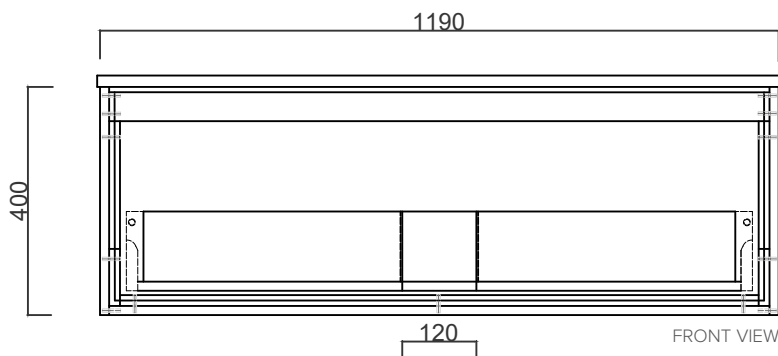

SPECIFICATION SHEET

Anzio 1200mm 1 Drawer Wall Vanity

Features

- Wall Hung
- Full Extension Soft Close Drawer
- Negative detail finger pull
- Cabinet: Timber Veneer on Plywood
- Slab Top Options:
20mm Quartz Top or StoneCast Top
- Dimensions: H420 x W1200 x D465

StoneCast Slab Top Options

Gloss White
SC

Matte White
SCMW

Himalaya
HY

Midnight Stone
MS

Note: To order a Slab Top, add the slab top code to the cabinet code.

Technical Details

Note: All measurements shown are in millimetres. Sizes are nominal.

FRONT VIEW

SIDE VIEW

TOP VIEW