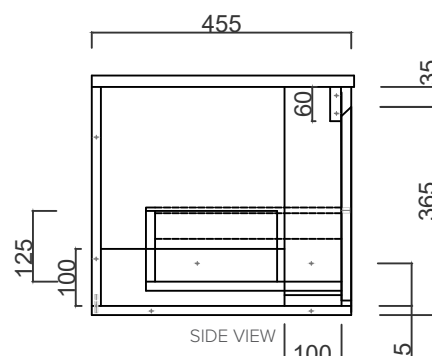

SPECIFICATION SHEET

Anzio 1200mm 1 Drawer Wall Vanity

Features

- Wall Hung
- Full Extension Soft Close Drawer
- Negative detail finger pull
- Cabinet: Timber Veneer on Plywood
- Slab Top Options:
20mm Quartz Top or StoneCast Top
- Dimensions: H420 x W1200 x D465

StoneCast Slab Top Options

Gloss White
SC

Matte White
SCMW

Himalaya
HY

Midnight Stone
MS

Note: To order a Slab Top, add the slab top code to the cabinet code.

Technical Details

Note: All measurements shown are in millimetres. Sizes are nominal.

FRONT VIEW

SIDE VIEW

TOP VIEW