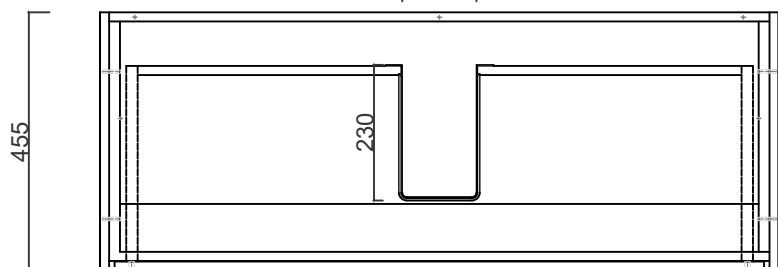

StoneCast Slab Top Options

Gloss White
SC

Matte White
SCMW

Himalaya
HY

Midnight Stone
MS

Note: To order a Slab Top, add the slab top code to the cabinet code.

Technical Details

Note: All measurements shown are in millimetres. Sizes are nominal.

FRONT VIEW

SIDE VIEW

TOP VIEW