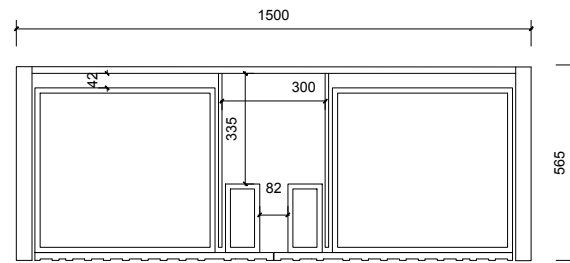

Top Without Basin

Top With Basin

Top & Bottom Drawer

AP VANITIES

Bathroom Joinery & Accessories

| | |
|------------------------|---|
| Name: | Aintree 1500 Single Free Standing |
| Size: | 1520 (W) mm x 570 (D) mm x 860(H) mm |
| Type: | Free Standing |
| Cabinet Material: | MDF |
| Basin Material: | Ceramic over-mount basin, No overflow protection. |
| Bench Top Finish: | Quartz |
| Splashback: | Does not include splashback |
| Tap Hole Option: | No tap hole |
| Vanity colour options: | Japan Black, Natural, Sea Foam |