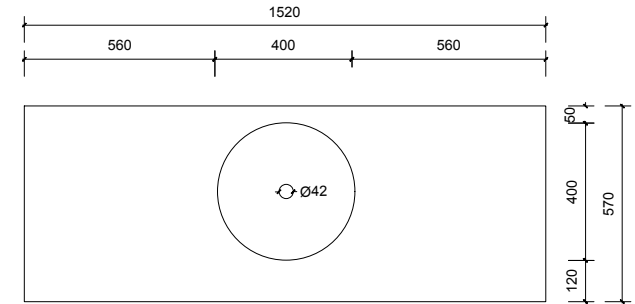

Top Without Basin

Top With Basin

Top & Bottom Drawer

AP VANITIES

Bathroom Joinery & Accessories

| | |
|------------------------|---|
| Name: | Aintree 1500 Single Free Standing |
| Size: | 1520 (W) mm x 570 (D) mm x 860(H) mm |
| Type: | Free Standing |
| Cabinet Material: | MDF |
| Basin Material: | Ceramic over-mount basin, No overflow protection. |
| Bench Top Finish: | Quartz |
| Splashback: | Does not include splashback |
| Tap Hole Option: | No tap hole |
| Vanity colour options: | Japan Black, Natural, Sea Foam |