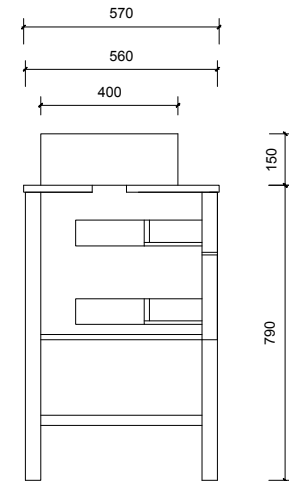

Top Without Basin

Top With Basin

Top & Bottom Drawer

AP VANITIES

Bathroom Joinery & Accessories

| | |
|------------------------|---|
| Name: | Aintree 1500 Single Free Standing |
| Size: | 1520 (W) mm x 570 (D) mm x 860(H) mm |
| Type: | Free Standing |
| Cabinet Material: | MDF |
| Basin Material: | Ceramic over-mount basin, No overflow protection. |
| Bench Top Finish: | Quartz |
| Splashback: | Does not include splashback |
| Tap Hole Option: | No tap hole |
| Vanity colour options: | Japan Black, Natural, Sea Foam |