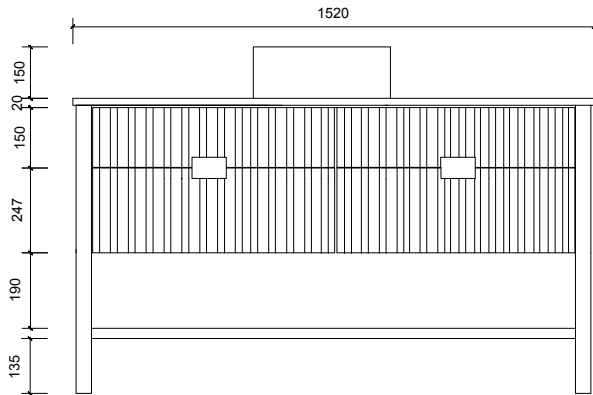

Top Without Basin

Top With Basin

Top & Bottom Drawer

AP VANITIES

Bathroom Joinery & Accessories

| | |
|------------------------|---|
| Name: | Aintree 1500 Single Free Standing |
| Size: | 1520 (W) mm x 570 (D) mm x 860(H) mm |
| Type: | Free Standing |
| Cabinet Material: | MDF |
| Basin Material: | Ceramic over-mount basin, No overflow protection. |
| Bench Top Finish: | Quartz |
| Splashback: | Does not include splashback |
| Tap Hole Option: | No tap hole |
| Vanity colour options: | Japan Black, Natural, Sea Foam |