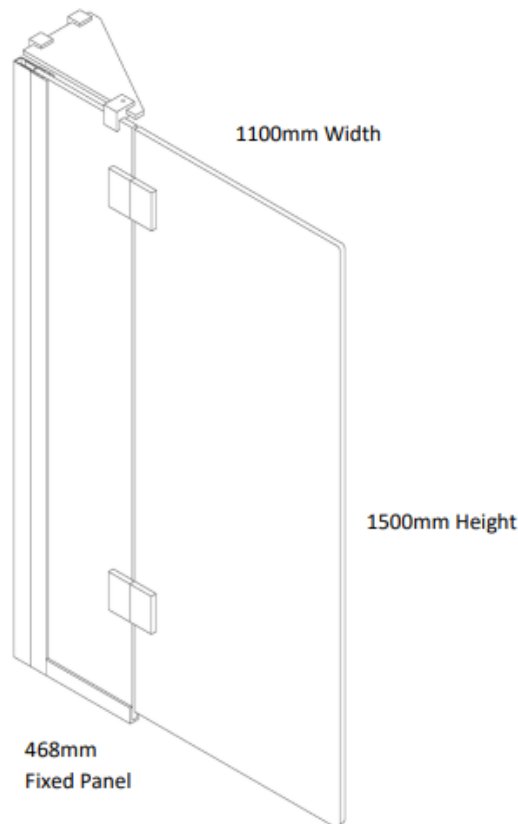

Note: all specifications and dimensions are correct at time of publication however are subject to change without notice. Please refer to physical product prior to installation.