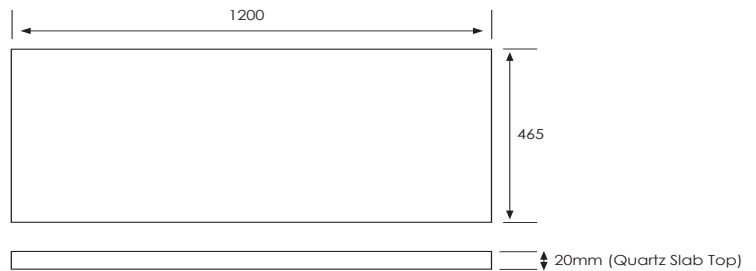

SPECIFICATION SHEET

Arc 1200mm 2 Door, 2 Drawer Floor Vanity

Features

- Floorstanding
- Soft Close Doors & Drawers
- Negative detail finger pull
- Cabinet:
White - 2-Pack Urethane on MRF
Colour - Laminate Finish
- Slab Top Options:
20mm Quartz Top or StoneCast Top
- Dimensions: H820 x W1200 x D465

StoneCast Slab Top 1200

W1200 x D465 x H20

Gloss White - SC

Matte White - SCMW

Gloss White

Matte White

Quartz Slab Top 1200

W1200 x D465 x H20

Midnight Stone - MS

Himalaya - HY

Midnight Stone

Himalaya

Tap Hole Position

Tap hole position must be specified

- NTH** No Tap Holes
- CTH** Centre Tap Holes
- LTH** Left Tap Holes
- RTH** Right Tap Holes
- ITH*** Inside Tap Holes
- OTH*** Outside Tap Holes