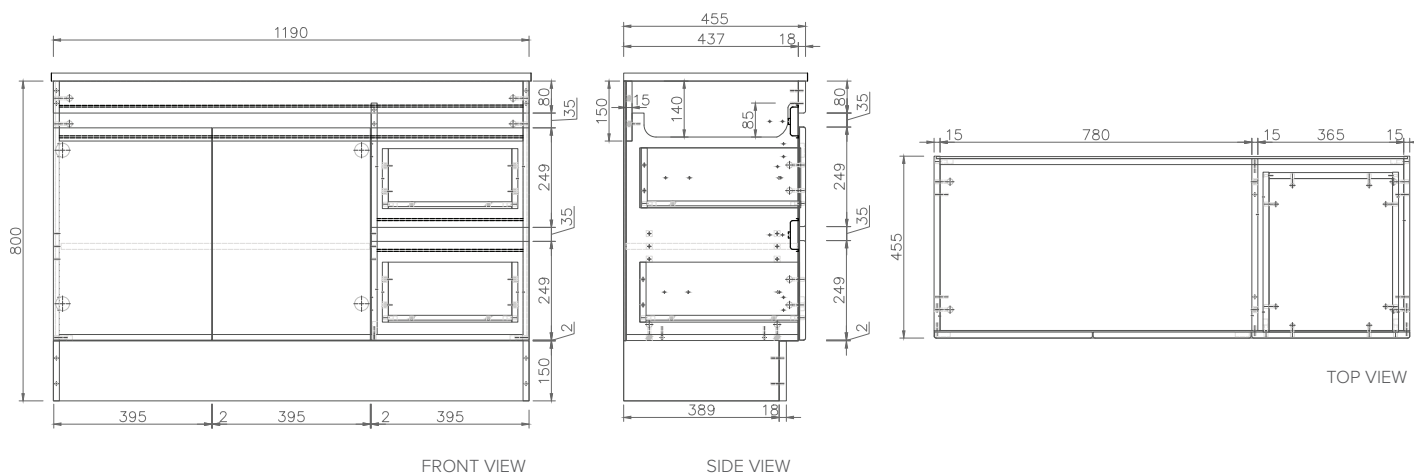

Technical Details

Note: All measurements shown are in millimetres. Sizes are nominal.