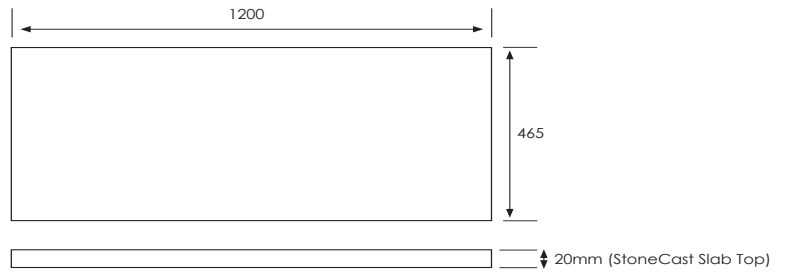

Midnight Stone
MS

Note: To order a Slab Top, add the slab top code to the cabinet code.

Technical Details

Note: All measurements shown are in millimetres. Sizes are nominal.

SPECIFICATION SHEET

Slab Top Options

StoneCast Slab Top 1200

W1200 x D465 x H20

Gloss White - SC

Matte White - SCMW

Gloss White

Matte White

Quartz Slab Top 1200

W1200 x D465 x H20