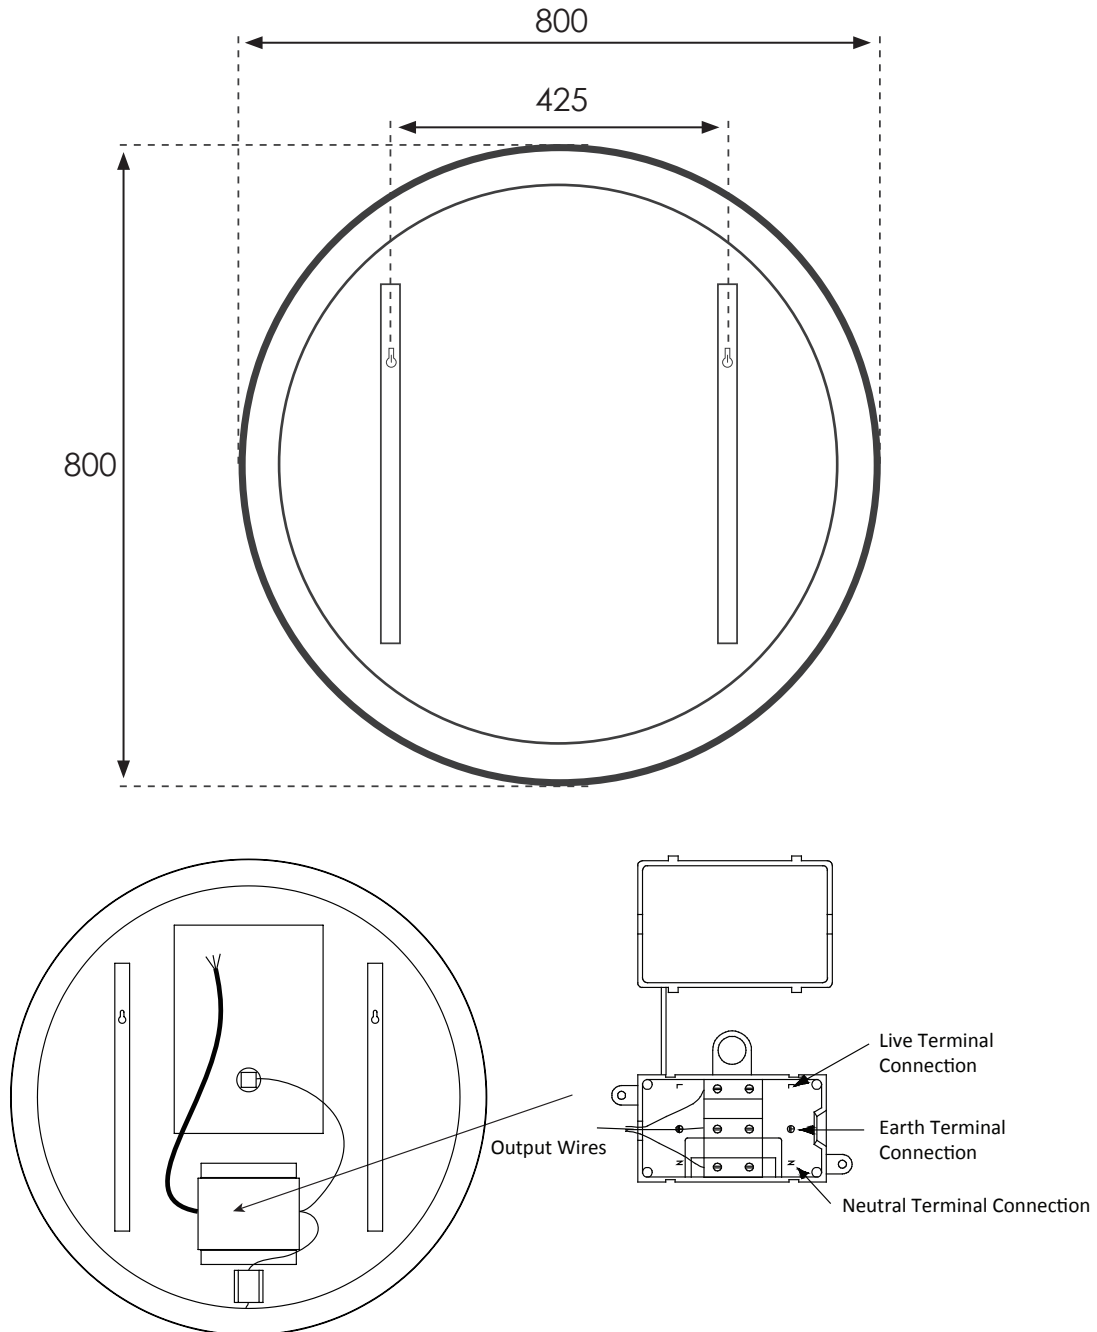

SPECIFICATION SHEET

# Broadway 800 Round Mirror with LED Lighting

Product: Broadway 800 Mirror with LED Lighting  
Size: H800 X W800  
LED Watts: 16.5W  
LED Modules: 276 LED Modules  
Equivalent to: 75W Incandescent      Lumens: 1250  
Code: 8877