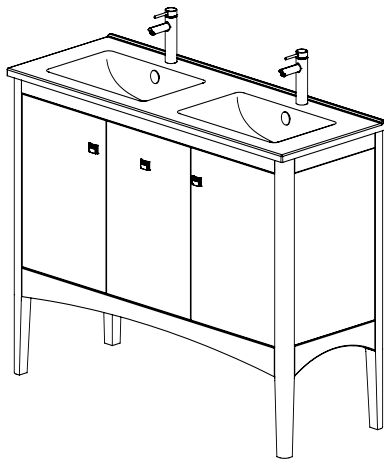

SPECIFICATION SHEET

Madison 1200mm 2 Door, 1 Drawer Double Basin Floor Vanity

Features

- Floorstanding
- 2 Doors
- 1 Drawer
- Internal Cosmetic Drawer
- Double Basin
- Colour: Timber Veneer on Plywood
- Dimensions: H850 x W1200 x D465

Colour Options with Code

Saddle Rock
8808

Technical Details

Note: All measurements shown are in millimetres. Sizes are nominal.

SIDE VIEW

TOP VIEW

FRONT VIEW