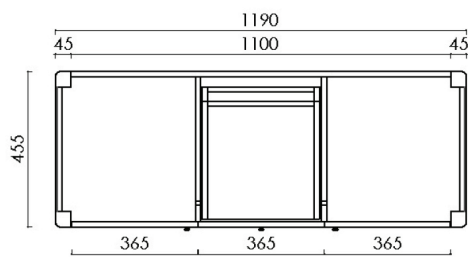

SPECIFICATION SHEET

Madison 1200mm 2 Door, 1 Drawer Double Basin Floor Vanity

Features

- Floorstanding
- 2 Doors
- 1 Drawer
- Internal Cosmetic Drawer
- Double Basin
- Colour: Timber Veneer on Plywood
- Dimensions: H850 x W1200 x D465

Colour Options with Code

Saddle Rock
8808

Technical Details

Note: All measurements shown are in millimetres. Sizes are nominal.

SIDE VIEW

TOP VIEW

FRONT VIEW