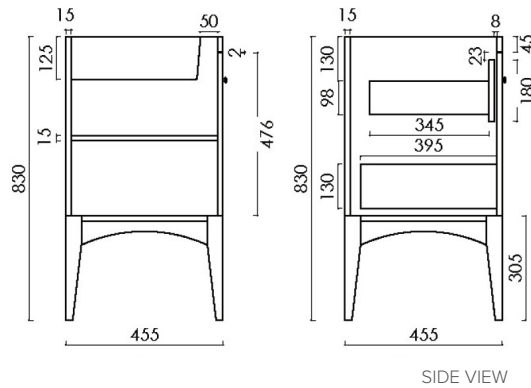

SPECIFICATION SHEET

Madison 1200mm 2 Door, 1 Drawer Double Basin Floor Vanity

Features

- Floorstanding
- 2 Doors
- 1 Drawer
- Internal Cosmetic Drawer
- Double Basin
- Colour: Timber Veneer on Plywood
- Dimensions: H850 x W1200 x D465

Colour Options with Code

Saddle Rock
8808

Technical Details

Note: All measurements shown are in millimetres. Sizes are nominal.

SIDE VIEW

TOP VIEW

FRONT VIEW