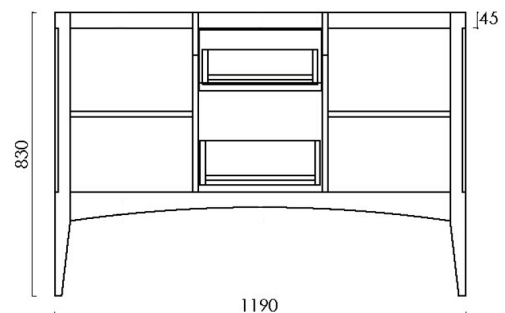

SPECIFICATION SHEET

Madison 1200mm 2 Door, 1 Drawer Double Basin Floor Vanity

Features

- Floorstanding
- 2 Doors
- 1 Drawer
- Internal Cosmetic Drawer
- Double Basin
- Colour: Timber Veneer on Plywood
- Dimensions: H850 x W1200 x D465

Colour Options with Code

Saddle Rock
8808

Technical Details

Note: All measurements shown are in millimetres. Sizes are nominal.

SIDE VIEW

TOP VIEW

FRONT VIEW