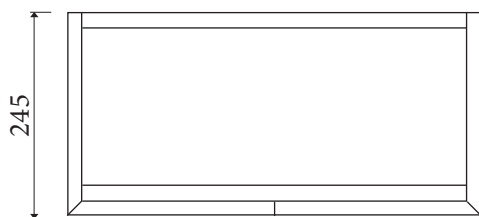

SPECIFICATION SHEET

Kolum Junior 500mm 2 Door, Right Hand Tap Wall Vanity

Features

- Wall Hung
- 2 Doors
- Vitreous China Basin, Right Hand Tap
- Gloss White: 2-pack urethane on MRF
- Colours: Timber Veneer on Plywood
- Dimensions: H535 x W500 x D250

Colour Options with Code

Gloss White
8575R

Washed Oak
8570R

American
Walnut
8572R

Dark Oak
8574R

Technical Details

Note: All measurements shown are in millimetres. Sizes are nominal.

FRONT VIEW

SIDE VIEW

TOP VIEW

SPECIFICATION SHEET

Kolum Junior Wall Mounted Right Tap Basin

Vitreous China with Overflow
3733R

H150 x W510 x D250