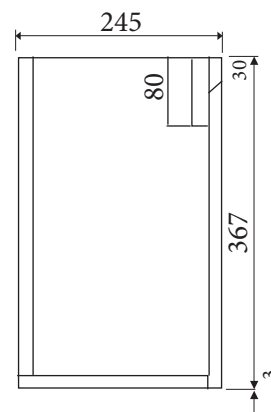

SPECIFICATION SHEET

Kolum Junior 500mm 2 Door, Right Hand Tap Wall Vanity

Features

- Wall Hung
- 2 Doors
- Vitreous China Basin, Right Hand Tap
- Gloss White: 2-pack urethane on MRF
- Colours: Timber Veneer on Plywood
- Dimensions: H535 x W500 x D250

Colour Options with Code

Gloss White
8575R

Washed Oak
8570R

American
Walnut
8572R

Dark Oak
8574R

Technical Details

Note: All measurements shown are in millimetres. Sizes are nominal.

FRONT VIEW

SIDE VIEW

TOP VIEW

SPECIFICATION SHEET

Kolum Junior Wall Mounted Right Tap Basin

Vitreous China with Overflow
3733R

H150 x W510 x D250