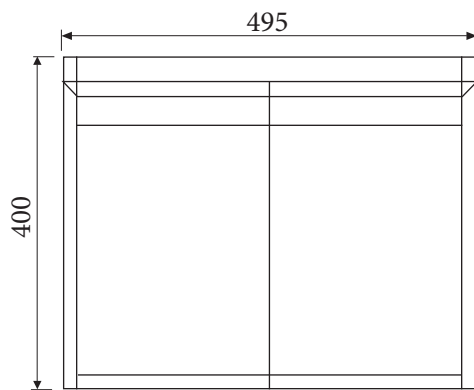

SPECIFICATION SHEET

Kolum Junior 500mm 2 Door, Right Hand Tap Wall Vanity

Features

- Wall Hung
- 2 Doors
- Vitreous China Basin, Right Hand Tap
- Gloss White: 2-pack urethane on MRF
- Colours: Timber Veneer on Plywood
- Dimensions: H535 x W500 x D250

Colour Options with Code

Gloss White
8575R

Washed Oak
8570R

American
Walnut
8572R

Dark Oak
8574R

Technical Details

Note: All measurements shown are in millimetres. Sizes are nominal.

FRONT VIEW

SIDE VIEW

TOP VIEW

SPECIFICATION SHEET

Kolum Junior Wall Mounted Right Tap Basin

Vitreous China with Overflow
3733R

H150 x W510 x D250