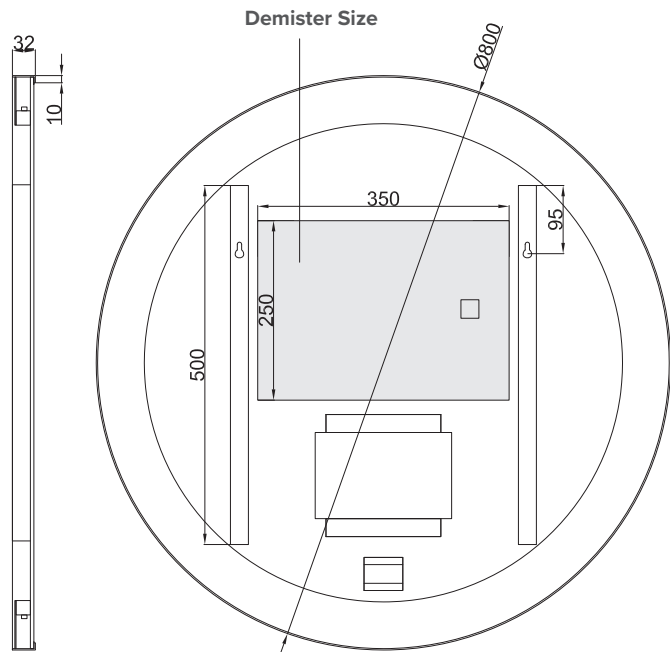

SPECIFICATION SHEET

Broadway Round 800 Black Frame Mirror

Code: 8877B

Features

- Dimensions: H800 x W800 x D32
- One-Touch LED Switch
- Demister size is 250x350
- 270 LEDs, 21.6W
- 5mm Mirror Glass
- 6400K Colour Tone

Specification / Compliance

- Safety Film Vinyl Backing
- Plexi Glass Frame Enclosing LEDs
- IP44 Rating

Technical Details

MFA0808