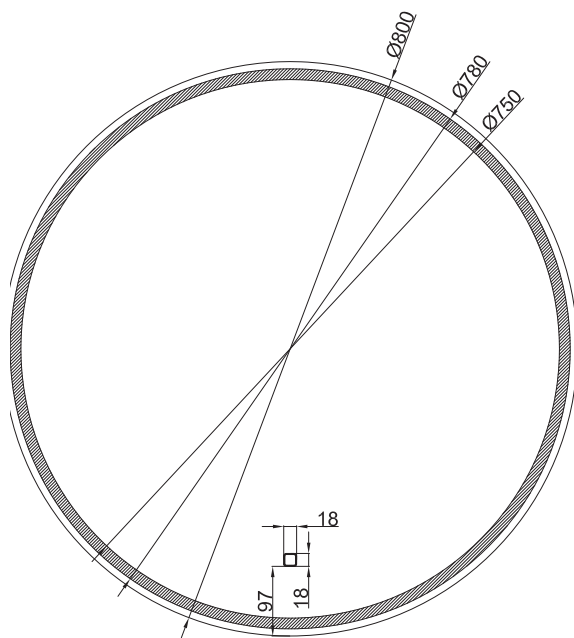

SPECIFICATION SHEET

Broadway Round 800 Black Frame Mirror

Code: 8877B

Features

- Dimensions: H800 x W800 x D32
- One-Touch LED Switch
- Demister size is 250x350
- 270 LEDs, 21.6W
- 5mm Mirror Glass
- 6400K Colour Tone

Specification / Compliance

- Safety Film Vinyl Backing
- Plexi Glass Frame Enclosing LEDs
- IP44 Rating

Technical Details

MFA0808