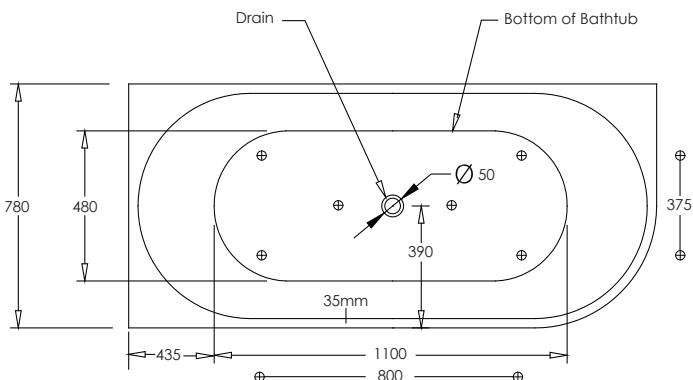

SPECIFICATION SHEET

Newark 1700 Left & Right Corner Bath

LEFT CORNER

RIGHT CORNER

Product: Newark 1700 Back-to-Wall Bath
Size: L1700 X W780 X D600
Capacity: 322 Litres
Requires: 40mm Waste (not included)
Code: 7850L (Left Corner) or 7850R (Right Corner)