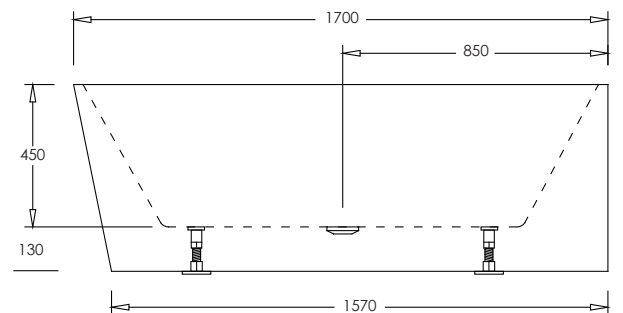

SPECIFICATION SHEET

Newark 1700 Left & Right Corner Bath

LEFT CORNER

RIGHT CORNER

Product: Newark 1700 Back-to-Wall Bath
Size: L1700 X W780 X D600
Capacity: 322 Litres
Requires: 40mm Waste (not included)
Code: 7850L (Left Corner) or 7850R (Right Corner)