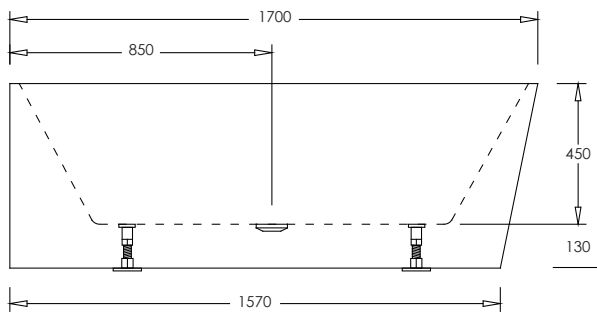

SPECIFICATION SHEET

Newark 1700 Left & Right Corner Bath

LEFT CORNER

RIGHT CORNER

Product: Newark 1700 Back-to-Wall Bath
Size: L1700 X W780 X D600
Capacity: 322 Litres
Requires: 40mm Waste (not included)
Code: 7850L (Left Corner) or 7850R (Right Corner)