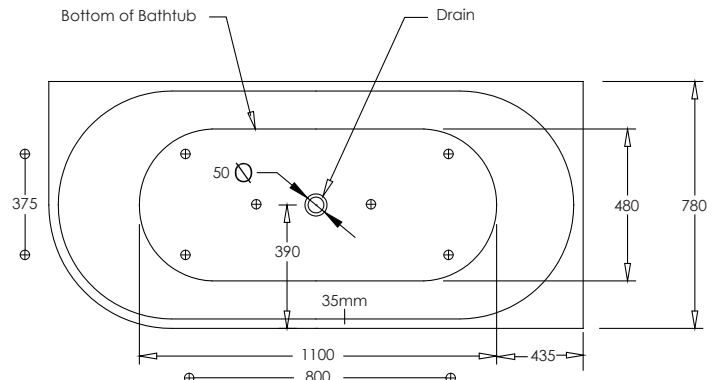

SPECIFICATION SHEET

Newark 1700 Left & Right Corner Bath

LEFT CORNER

RIGHT CORNER

Product: Newark 1700 Back-to-Wall Bath
Size: L1700 X W780 X D600
Capacity: 322 Litres
Requires: 40mm Waste (not included)
Code: 7850L (Left Corner) or 7850R (Right Corner)