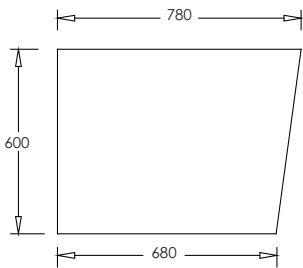

SPECIFICATION SHEET

Newark 1700 Left & Right Corner Bath

LEFT CORNER

RIGHT CORNER

Product: Newark 1700 Back-to-Wall Bath
Size: L1700 X W780 X D600
Capacity: 322 Litres
Requires: 40mm Waste (not included)
Code: 7850L (Left Corner) or 7850R (Right Corner)