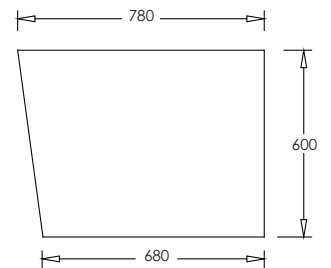

SPECIFICATION SHEET

Newark 1700 Left & Right Corner Bath

LEFT CORNER

RIGHT CORNER

Product: Newark 1700 Back-to-Wall Bath
Size: L1700 X W780 X D600
Capacity: 322 Litres
Requires: 40mm Waste (not included)
Code: 7850L (Left Corner) or 7850R (Right Corner)