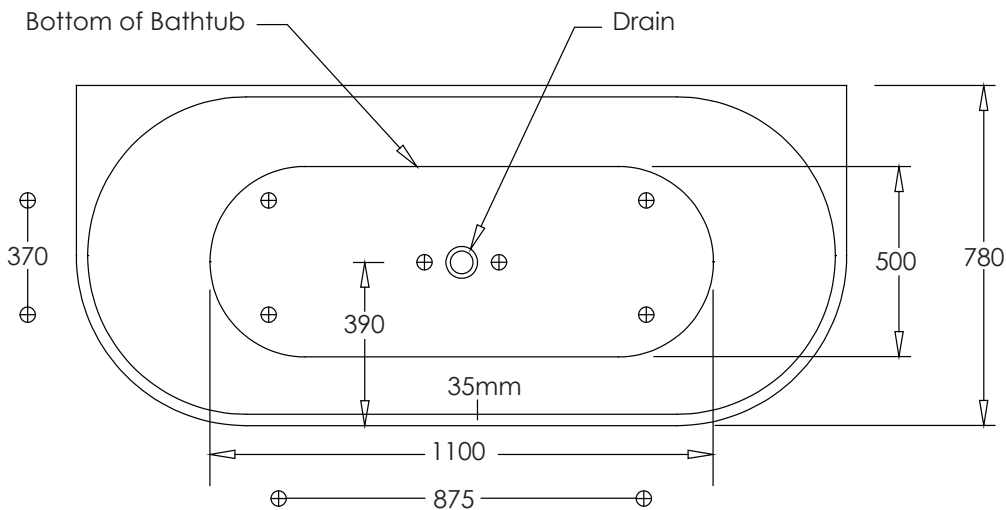

SPECIFICATION SHEET

Newark 1700 Back-to-Wall Bath

Product: Newark 1700 Back-to-Wall Bath
Size: L1700 X W780 X D600
Capacity: 328 Litres
Requires: 40mm Waste (not included)
Code: 7846