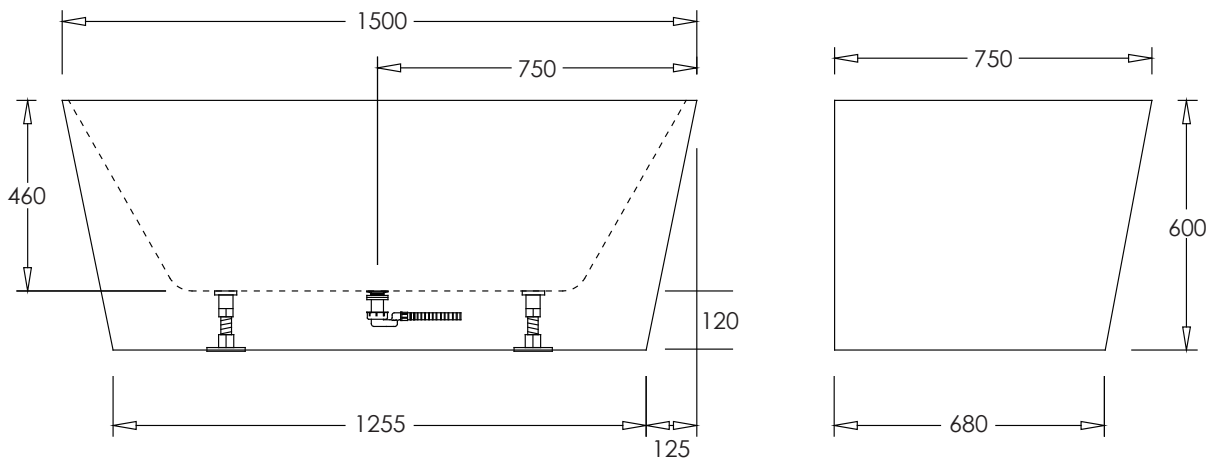

# Newark 1500 Back-to-Wall Bath

Product: Newark 1500 Back-to-Wall Bath  
Size: L1500 X W750 X D600  
Capacity: 282 Litres  
Requires: 40mm Waste (not included)  
Code: 7844