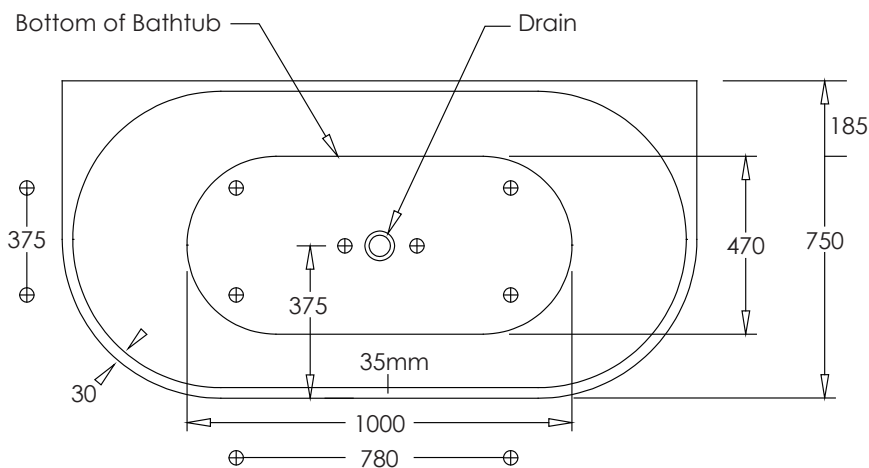

SPECIFICATION SHEET

# Newark 1500 Back-to-Wall Bath

Product: Newark 1500 Back-to-Wall Bath  
Size: L1500 X W750 X D600  
Capacity: 282 Litres  
Requires: 40mm Waste (not included)  
Code: 7844