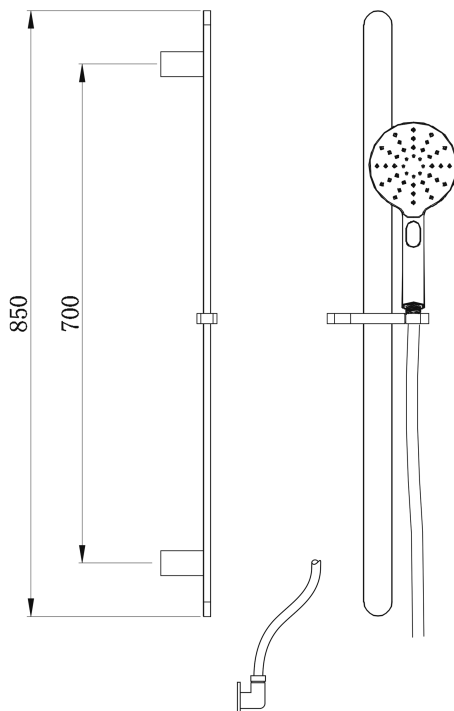

Eclipse Slide Shower (Round) –f3 Function

PRODUCT CODE

VECL63RMB

COLOUR/FINISHES

Mirrored Black (PVD)

Chrome

Matte Black

Mirrored Black (PVD)

FEATURES

3 Function Handpiece

Brass Construction (Slide)

PRESSURE TYPE

Mains Pressure only

MINIMUM PRESSURE

150kPa

MAXIMUM PRESSURE

500kPa (As per NZ Building Code AS/NZ 3500.1)

WELS RATING - MAINS
PRESSURE

3 Star (7L/min)

MAXIMUM TEMPERATURE

65°C

PLUMBING CONNECTION

15mm

Specifications and dimensions correct at time of publication however are subject to change without notice.

Please refer to physical product prior to installation.

Installation instructions for this product are available from the product page on vodaplumbingware.co.nz