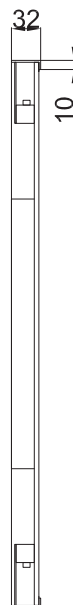

SPECIFICATION SHEET

Broadway Round 600 Black Frame Mirror

Code: 8876B

Features

- Dimensions: H600 x W600 x D32
- One-Touch LED Switch
- Demister size is 200x200
- 192 LEDs, 15.4W
- 5mm Mirror Glass
- 6400K Colour Tone

Specification / Compliance

- Safety Film Vinyl Backing
- Plexi Glass Frame Enclosing LEDs
- IP44 Rating

Technical Details

MFA0606