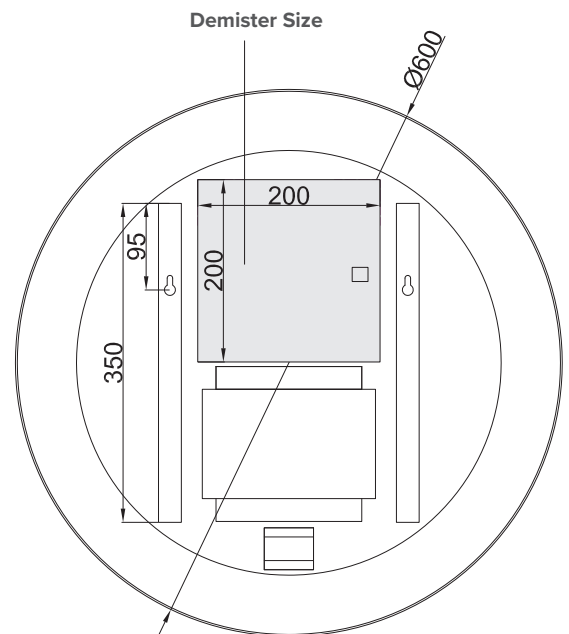

SPECIFICATION SHEET

Broadway Round 600 Black Frame Mirror

Code: 8876B

Features

- Dimensions: H600 x W600 x D32
- One-Touch LED Switch
- Demister size is 200x200
- 192 LEDs, 15.4W
- 5mm Mirror Glass
- 6400K Colour Tone

Specification / Compliance

- Safety Film Vinyl Backing
- Plexi Glass Frame Enclosing LEDs
- IP44 Rating

Technical Details

MFA0606