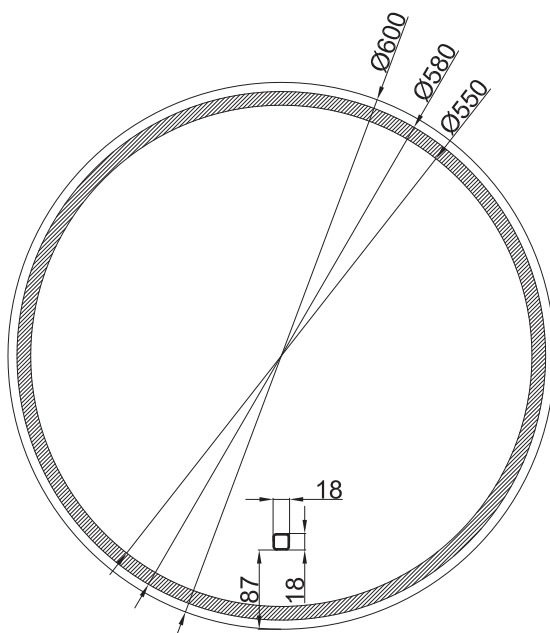

SPECIFICATION SHEET

Broadway Round 600 Black Frame Mirror

Code: 8876B

Features

- Dimensions: H600 x W600 x D32
- One-Touch LED Switch
- Demister size is 200x200
- 192 LEDs, 15.4W
- 5mm Mirror Glass
- 6400K Colour Tone

Specification / Compliance

- Safety Film Vinyl Backing
- Plexi Glass Frame Enclosing LEDs
- IP44 Rating

Technical Details

MFA0606