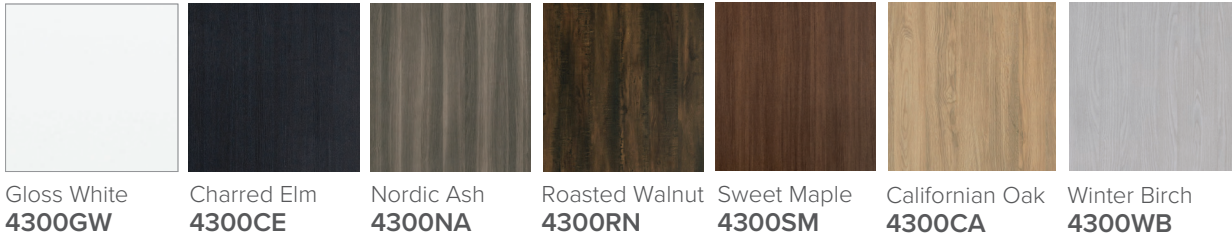

SPECIFICATION SHEET

Brookfield 750mm 1 Drawer Wall Vanity

NOTE: Tapware not included

Features

- Wall Hung
- 1 Drawer
- Single Basin
- Gloss White: 2-pack urethane on MRF
- Colours: Laminate finish
- Dimensions: H420 x W750 x D465

Colour Options with Code

Technical Details

Note: All measurements shown are in millimetres. Sizes are nominal.