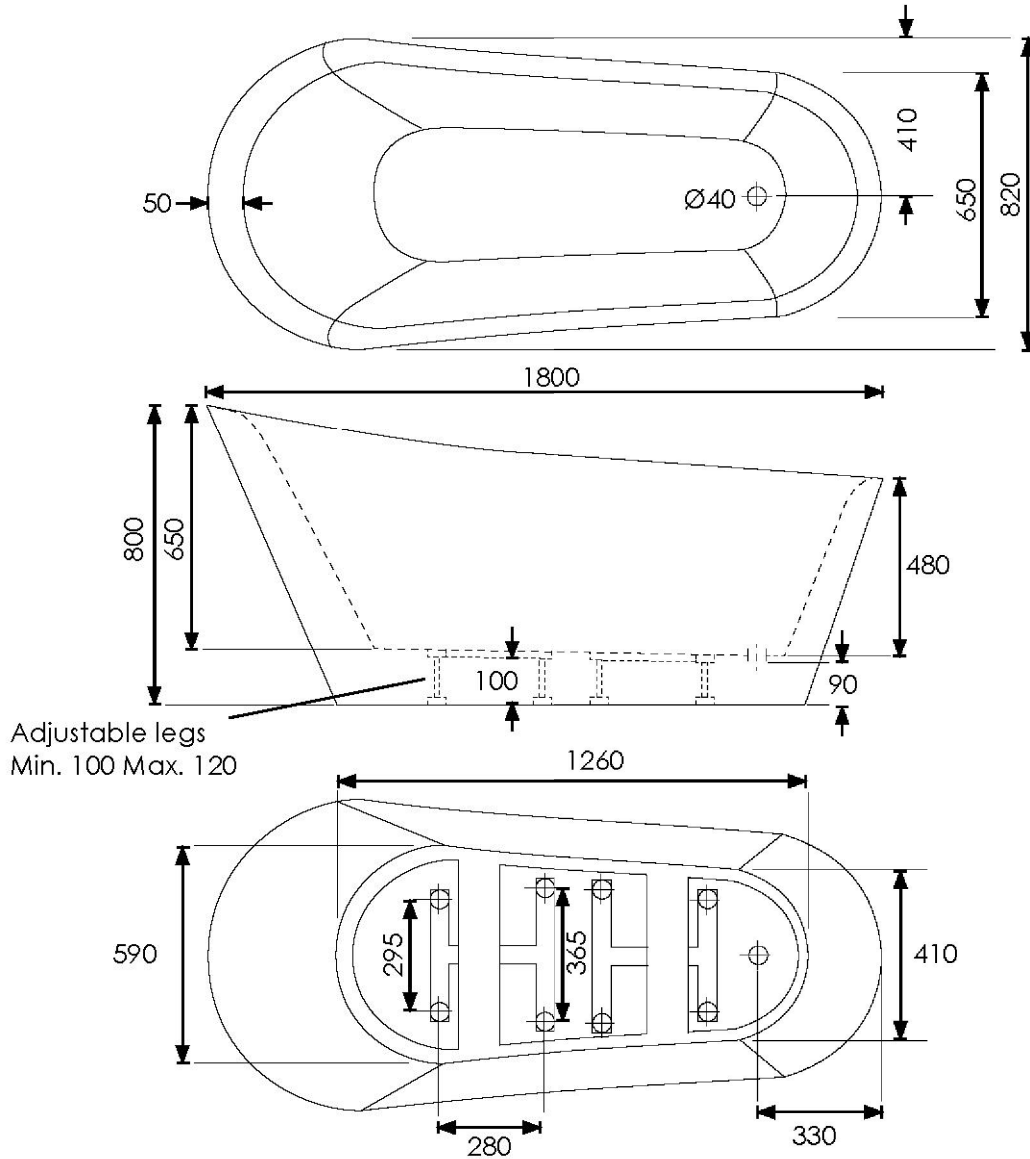

SPECIFICATION SHEET

42nd Avenue Freestanding Bath

Product: 42nd Avenue Freestanding Bath
 Size: L1800 X W820 X D800
 Capacity: 270 Litres
 Weight: 47KG
 Requires: 40mm waste (Not included)
 Colour / Code: 42AVEW 42AVEBW

*Disclaimer: Measurements are nominal.

© 2016 Newtech. All rights reserved.