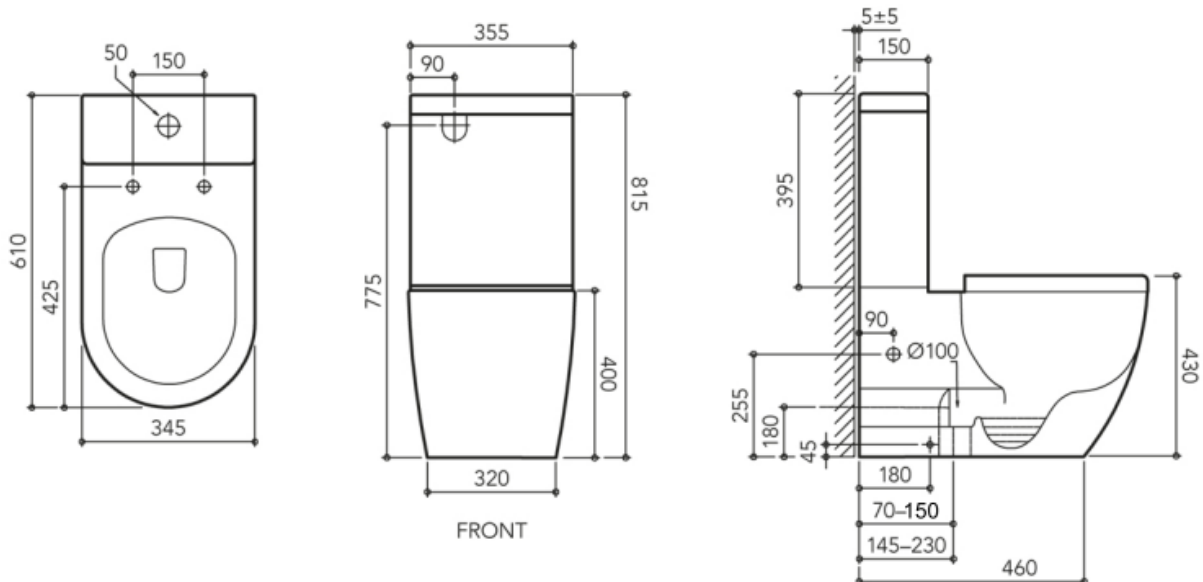

Heiko SP Wall Faced Toilet

Product Code: 374122S, 374122SE, 374122P

Features

- Universal pan, rimless pan, active flush
- S Pan connector: standard or extended
- Universal inlet valve (top or bottom, left or right)
- R&T valves
- Top fix soft close seat with stainless steel hinges
- Ceramic tank for quieter flushing action
- WELS 4 Star rated for water efficiency

Technical Details

Seat height 430mm, pan depth 610mm

Note: all specifications and dimensions are correct at time of publication however are subject to change without notice. Please refer to physical product prior to installation.