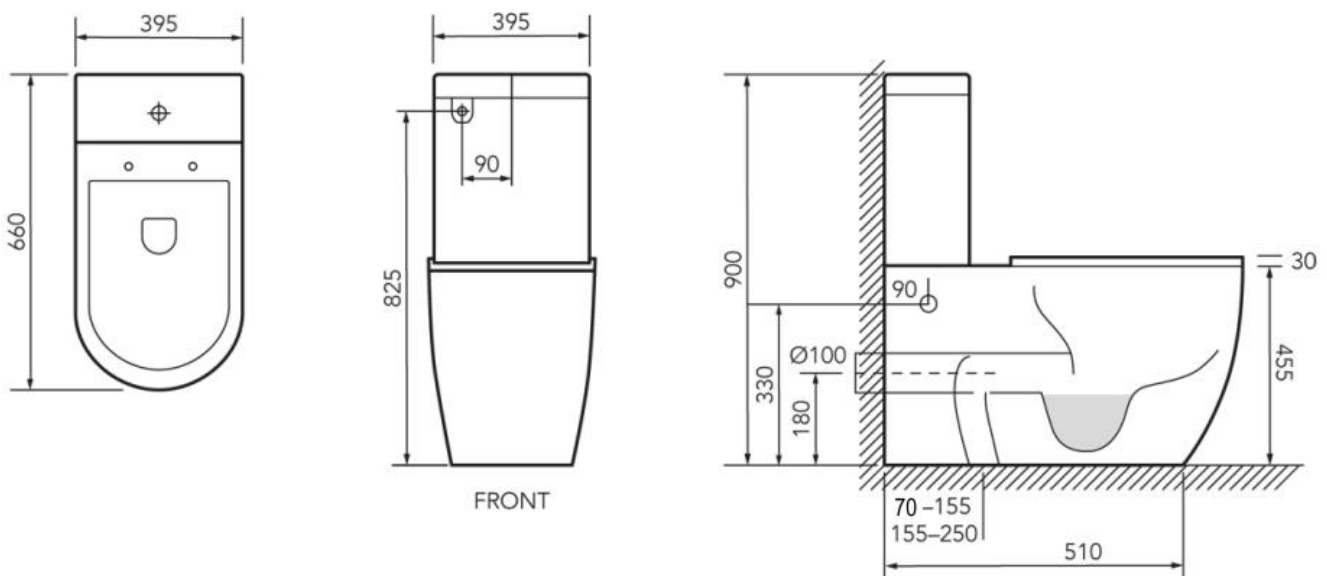

Heiko Comfort Wall Faced Toilet

Product Code: 374120S, 374120SE, 374120P

Features

- Universal pan, box rim
- Comfort height to top of seat 485mm
- Soft close seat (quick release) with stainless steel hinges and top fix for easy fitting and removal for cleaning
- Quality R&T flush valves
- EVO water efficient system for 4.5/3 litre dual flush
- WELS 4 star rated
- Universal inlet valve top or bottom (left or right)
- Box rim directed flush pan for better flush action

Technical Details

Pan Seat Height 485mm, Pan Depth 660mm, Set Out 70-155mm, Set Out Extended 155-250mm

Note: all specifications and dimensions are correct at time of publication however are subject to change without notice. Please refer to physical product prior to installation.