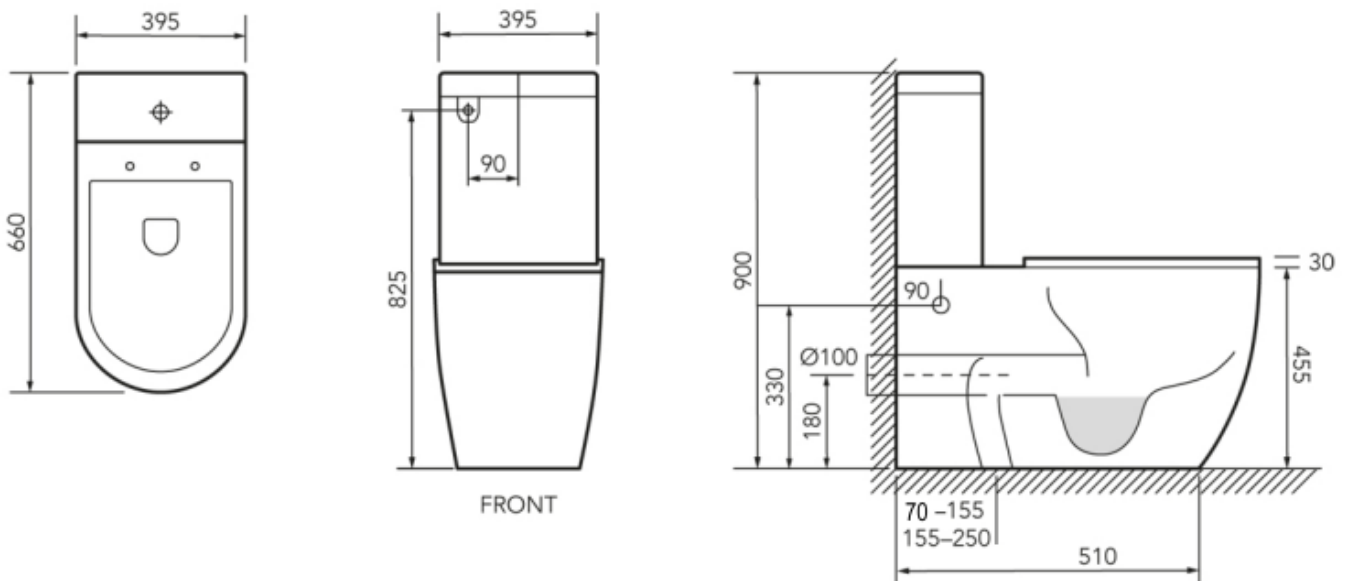

Heiko Comfort Deluxe Wall Faced Toilet

Product Code: 374120DS, 374120DSE, 374120DP

Features

- Universal pan, box rim
- Comfort height to top of seat 485mm
- Soft close seat (quick release) with stainless steel hinges and top fix for easy fitting and removal for cleaning
- Quality R&T flush valves
- EVO water efficient system for 4.5/3 litre dual flush
- WELS 4 star rated
- Universal inlet valve top or bottom (left or right)
- Box rim directed flush pan for better flush action

Technical Details

Pan Seat Height 485mm, Pan Depth 660mm, Set Out 70-155mm, Set Out Extended 155-250mm

Note: all specifications and dimensions are correct at time of publication however are subject to change without notice. Please refer to physical product prior to installation.