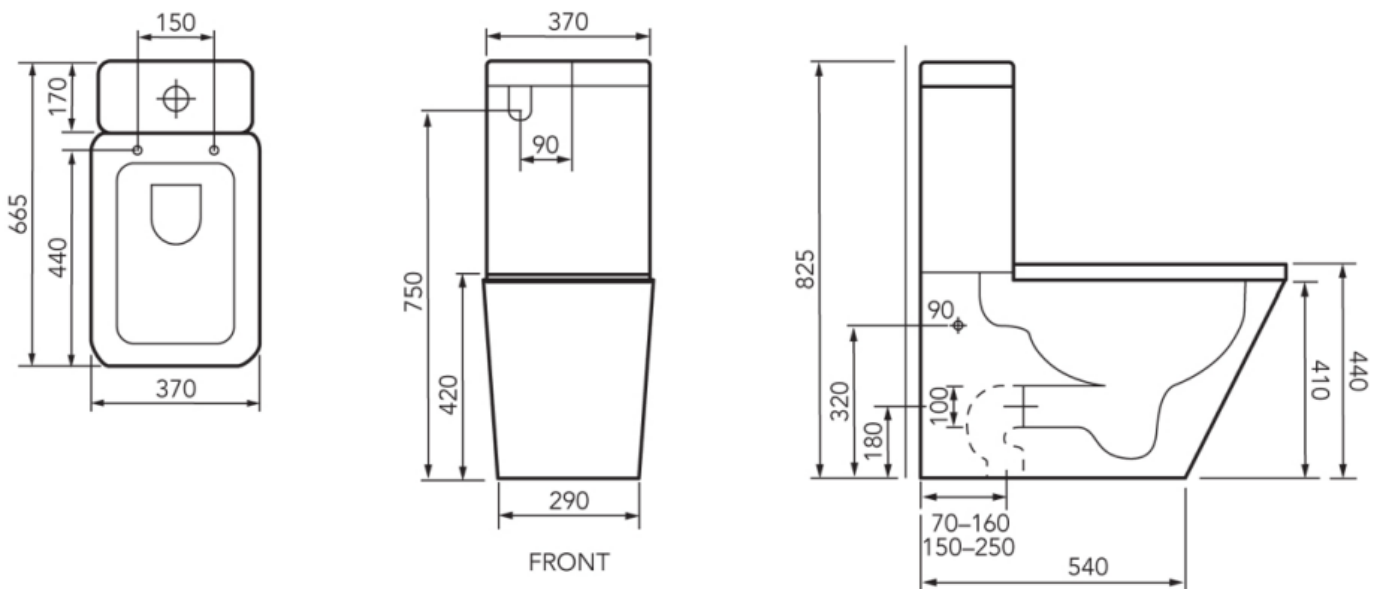

Veloso Wall Faced Toilet

Product Code: 373112S, 373112SE, 373112P

Features

- Universal pan, box rim
- Soft close (Quick release) seat with stainless steel hinges and top fix for easy access
- Quality R&T flush valves
- Bottom Inlet (Left or Right)
- Top inlet
- Evo water efficient system for 4.5/3 litre dual flush
- WELS 4 star rated
- Box rim directed flush pan for better flush action

Technical Details

Pan Seat Height 440mm, Pan Depth 665mm, Set Out 70-160mm, Set Out Extended 150-240mm

Note: all specifications and dimensions are correct at time of publication however are subject to change without notice. Please refer to physical product prior to installation.