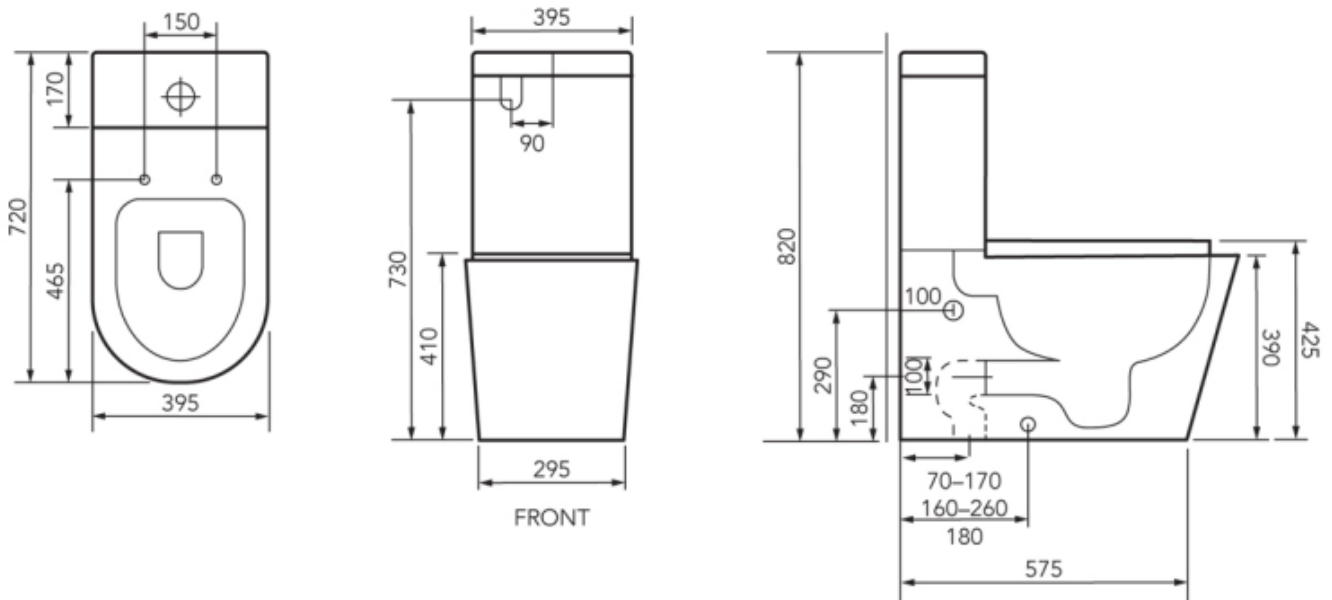

Loft Wall Faced Toilet Deluxe

Product Code: 373110DS, 373110DSE, 373110DP

Features

- Soft close (Quick Release) seat with stainless steel hinges and top fix for easy access
- Quality R&T flush valves
- Top or Bottom inlet (Left or right)
- EVO water efficient system for 4.5/3 litre dual flush
- WELS 4 star rated
- Box rim directed flush pan for better flush action

Technical Details

Pan Seat Height 425mm, Pan Depth 720mm, Set Out 70-170mm, Set Out Extended 160-260mm

Note: all specifications and dimensions are correct at time of publication however are subject to change without notice. Please refer to physical product prior to installation.