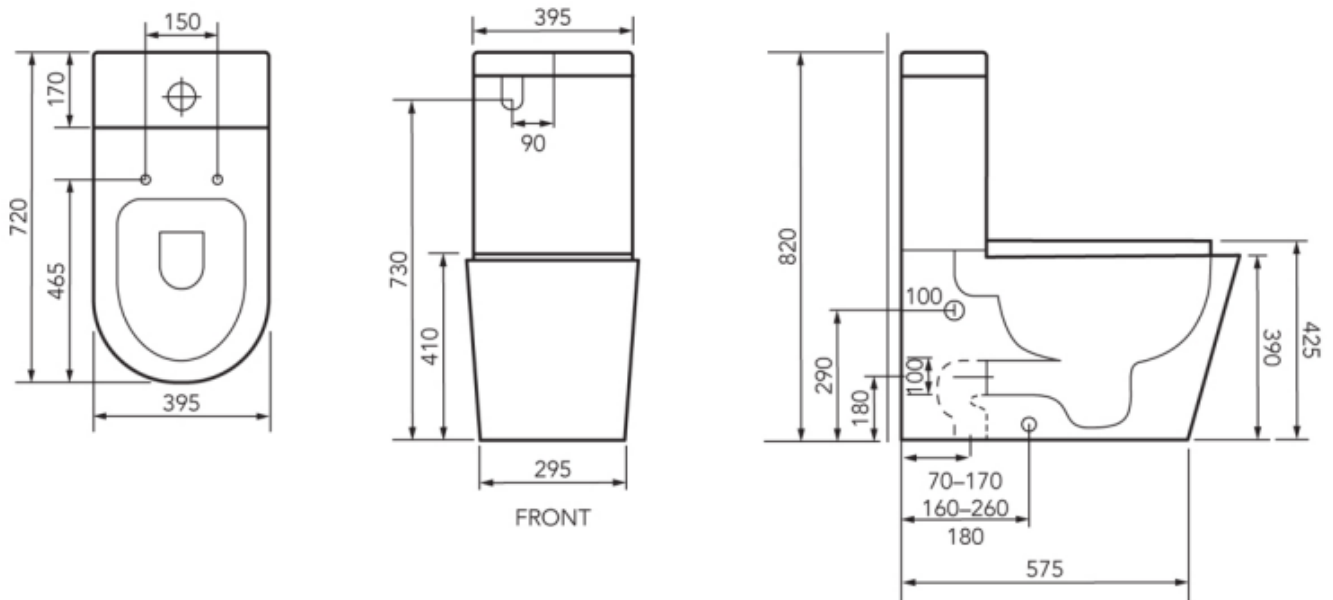

# Loft Wall Faced Toilet

Product Code: 373110S, 373110SE, 373110P

## Features

- Soft close (Quick Release) seat with stainless steel hinges and top fix for easy access
- Quality R&T flush valves
- Top or Bottom inlet (Left or right)
- EVO water efficient system for 4.5/3 litre dual flush
- WELS 4 star rated
- Box rim directed flush pan for better flush action

## Technical Details

Pan Seat Height 425mm, Pan Depth 720mm, Set Out 70-170mm, Set Out Extended 160-260mm

Note: all specifications and dimensions are correct at time of publication however are subject to change without notice. Please refer to physical product prior to installation.