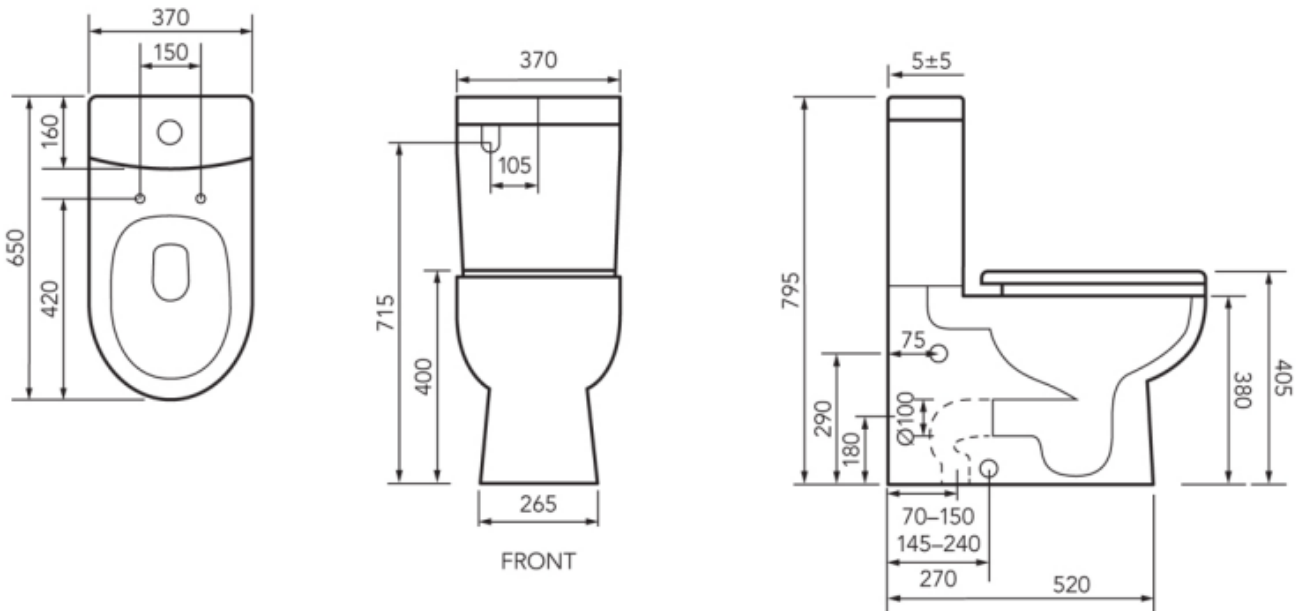

# Centro Wall Faced Toilet

Product Code: 373100S, 373100SE, 373100P

## Features

- Soft close (Quick release) seat with stainless steel hinges and top fix for easy access
- Quality R&T flush valves
- Bottom Inlet (Left or Right)
- Top inlet
- Evo water efficient system for 4.5/3 litre dual flush
- WELS 4 star rated
- Box rim directed flush pan for better flush action

## Technical Details

Pan Seat Height 410mm, Pan Depth 650mm, Set Out 70-150mm, Set Out Extended 145-240mm

Note: all specifications and dimensions are correct at time of publication however are subject to change without notice. Please refer to physical product prior to installation.