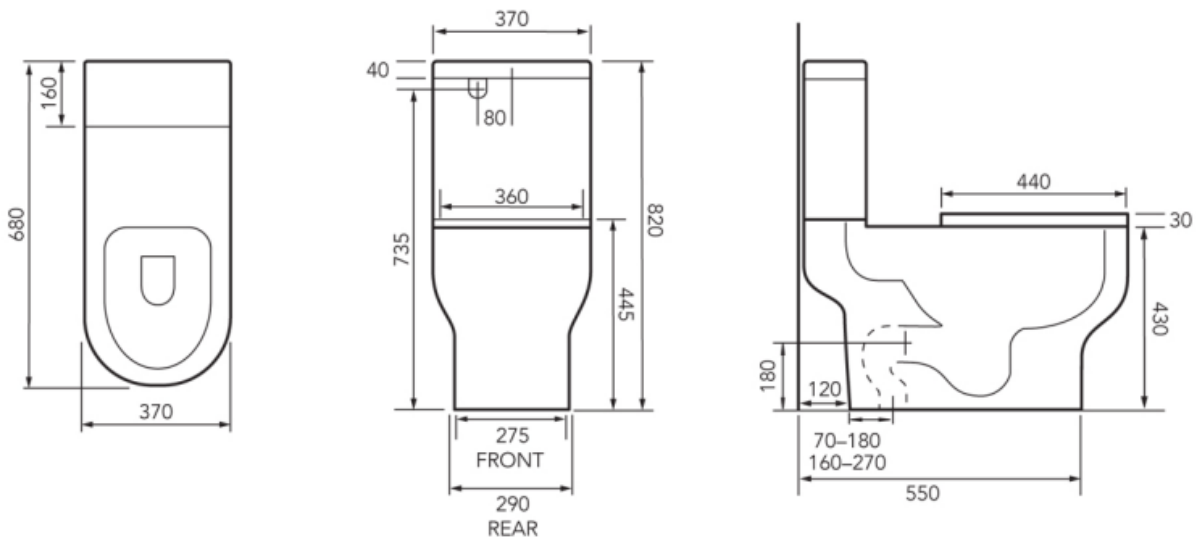

Loft Semi Wall Faced Toilet

Product Code: 372125P, 372125S, 372125SE

Features

- Soft close (Quick Release) seat with stainless steel hinges and top fix for easy access
- Quality R&T/WDI flush valves
- Universal inlet: Bottom inlet (Left or Right) or Top Inlet
- EVO water efficient system for 4.5/3 litre dual flush
- WELS 4 star rated
- Box rim direct flush pan for better flush action

Technical Details

Pan Seat Height 460mm, Pan Depth 680mm, Set Out 70-180mm, Set Out Extended 160-270mm

Note: all specifications and dimensions are correct at time of publication however are subject to change without notice. Please refer to physical product prior to installation.