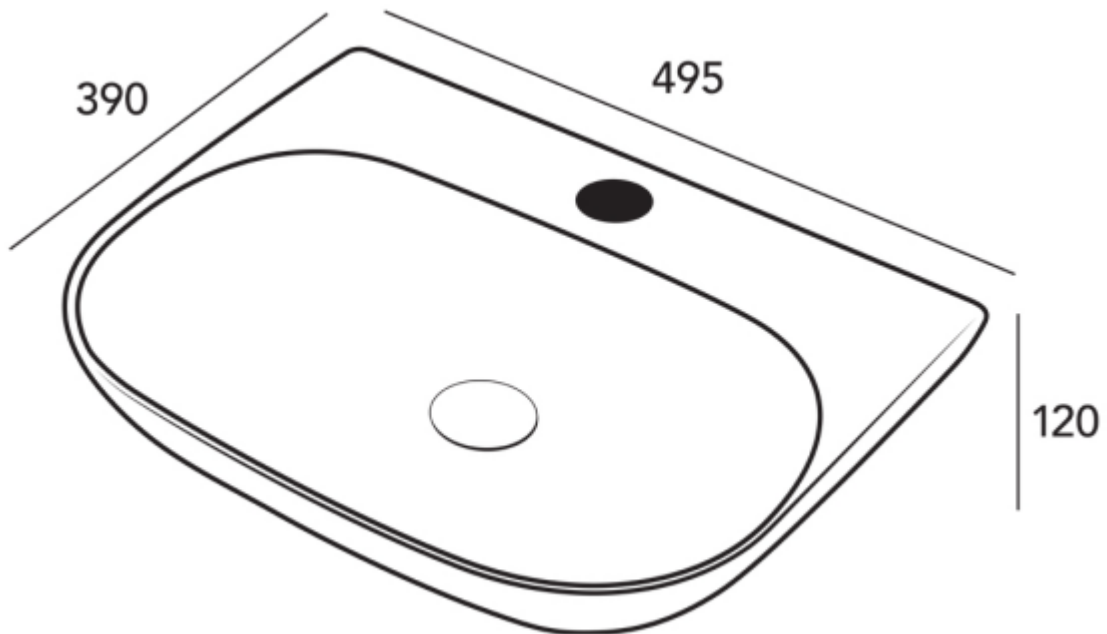

Sentinel Decor Basin

Product Code: 362148

Features

- Kiln fired glazed vitreous china
- 10 year workmanship warranty
- NZ Care compliant
- Care and Standard taps sold separately
- Includes pop-up waste

Technical Details