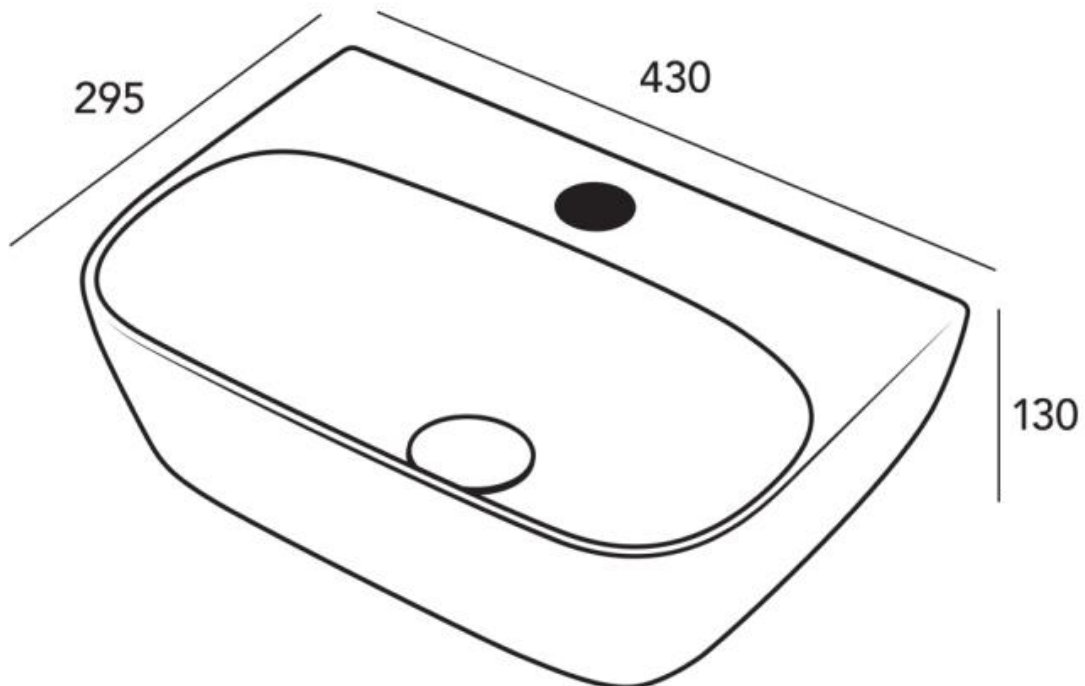

Sentinel Decor Compact Basin

Product Code: 362147

Features

- Kiln fired glazed vitreous china
- 10 year workmanship warranty
- NZ Care compliant
- Care and Standard taps sold separately
- Includes pop-up waste

Technical Details

Note: all specifications and dimensions are correct at time of publication however are subject to change without notice. Please refer to physical product prior to installation.