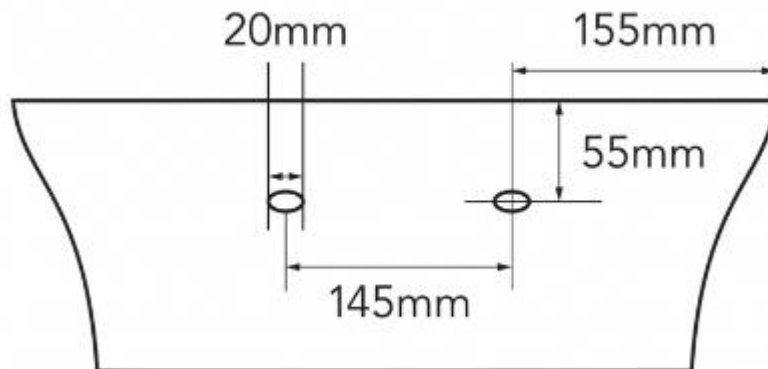

Sentinel Wall Basin Care

Product Code: 362145

Features

- Kiln fired glazed vitreous china
- Waste included, taps not included

Technical Details

Width 450mm, Depth 400mm, Height 140mm

Note: all specifications and dimensions are correct at time of publication however are subject to change without notice. Please refer to physical product prior to installation.