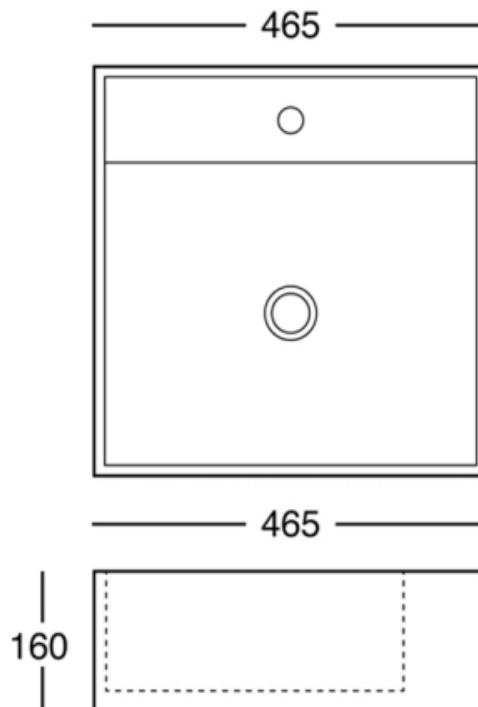

# Kubix 465 Countertop Basin

Product Code: 362133

## Technical Details

Width 465mm, Depth 465mm, Height 160mm

Note: all specifications and dimensions are correct at time of publication however are subject to change without notice. Please refer to physical product prior to installation.