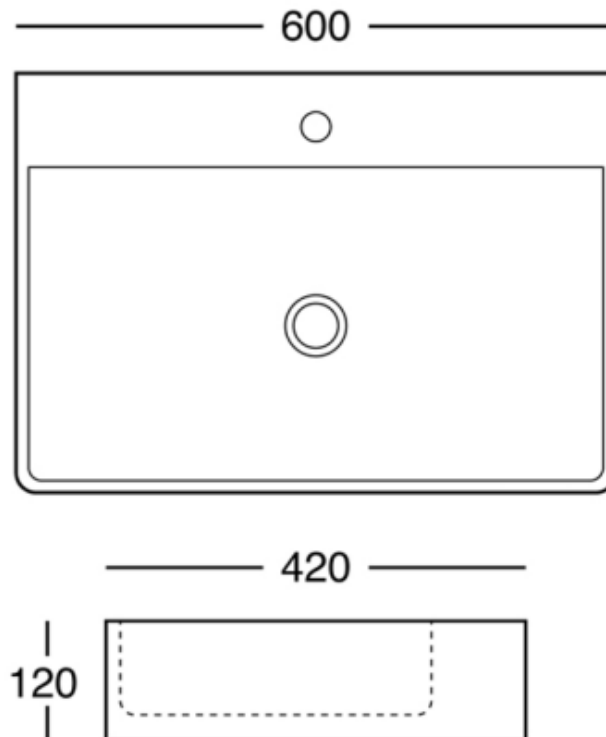

# Tableau 600 Counter top/Wall Basin

Product Code: 362132

## Technical Details

Width 600mm, Depth 420mm, Height 120mm

Note: all specifications and dimensions are correct at time of publication however are subject to change without notice. Please refer to physical product prior to installation.