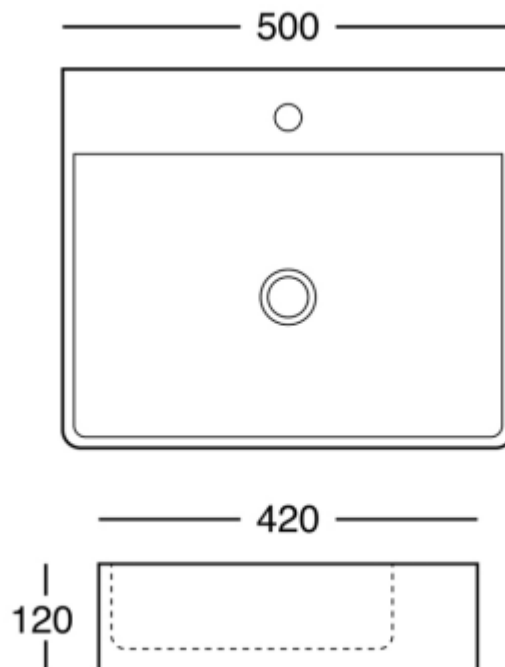

Tableau 500 Counter top/Wall Basin

Product Code: 362131

Features

- Overflow
- Holes in rear for wall mounting
- Rear fully glazed
- Kiln fired glazed vitreous china
- Epoxy glues must not be used. Use an acetic cured silicone sealant to secure the basin to the counter top
- Waste included, tap not included

Technical Details

Width 500mm, Depth 420mm, Height 120mm

Note: all specifications and dimensions are correct at time of publication however are subject to change without notice. Please refer to physical product prior to installation.