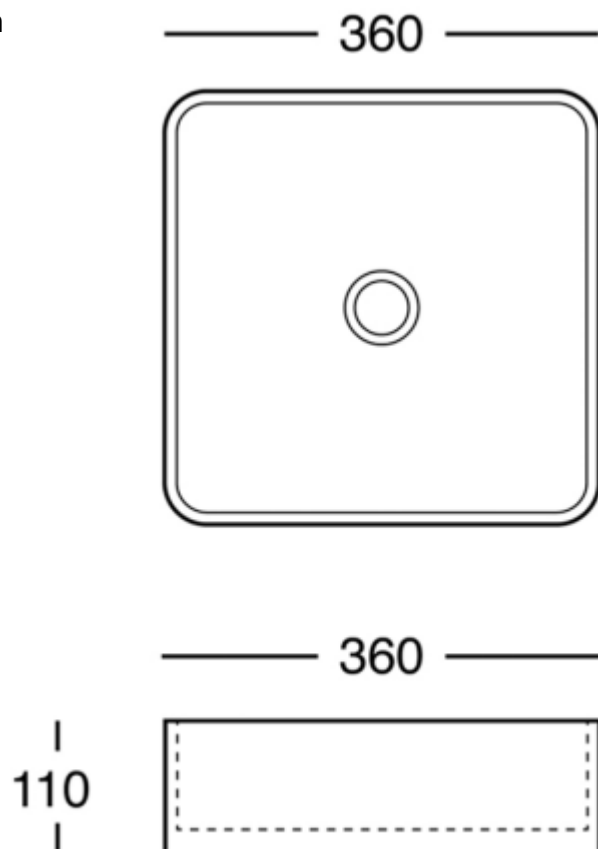

Stadium 360 Countertop Basin

Product Code: 362120

Features

- Matches with T603 or T308 series tapware and square or lineal style accessory ranges
- Kiln fired glazed vitreous china
- Waste included, taps not included
- Epoxy glues must not be used. Use an acetic cured silicone sealant to secure the basin to the counter top.

Technical Details

Width 360mm, Depth 360mm, Height 110mm

Note: all specifications and dimensions are correct at time of publication however are subject to change without notice. Please refer to physical product prior to installation.