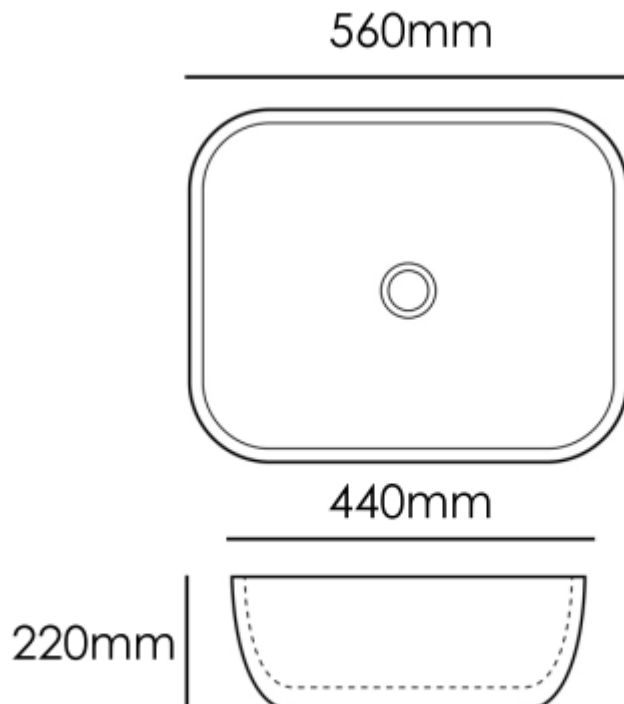

Technical Details

Note: all specifications and dimensions are correct at time of publication however are subject to change without notice. Please refer to physical product prior to installation.