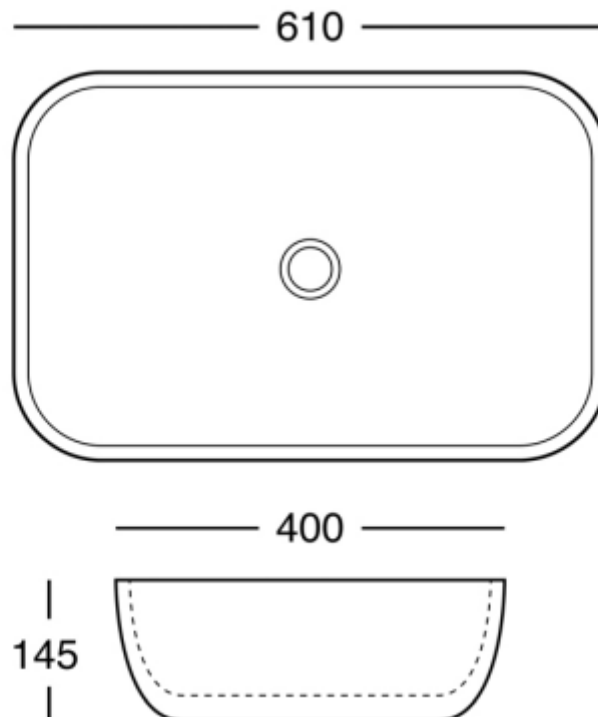

Lineal 610 Countertop Basin

Product Code: 362112

Features

Partner with Heirloom 's elegant T308 series tapware and lineal styled accessories

Kiln fired glazed vitreous china

Waste included, tap not included

Epoxy glues must not be used. Use an acetic cured silicone sealant to secure the basin to the counter top.

Technical Details

Width 610mm, Depth 400mm, Height 145mm

Note: all specifications and dimensions are correct at time of publication however are subject to change without notice. Please refer to physical product prior to installation.