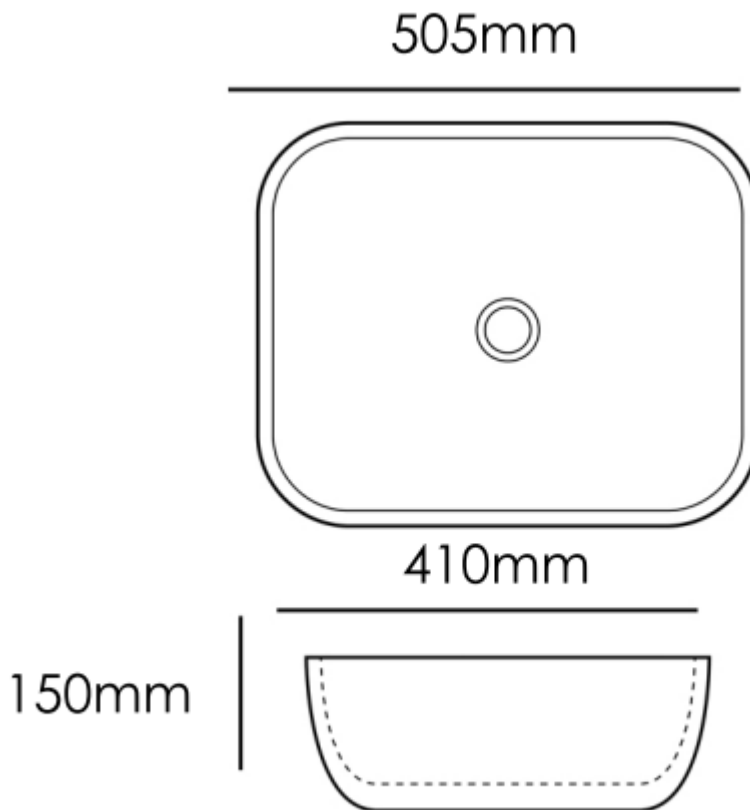

Lineal 490 Countertop Basin

Product Code: 362111

Features

Partner with Heirloom 's elegant T308 series tapware and lineal accessory ranges

Kiln fired glazed vitreous china

Waste included, tap not included

Epoxy glues must not be used. Use an acetic cured silicone sealant to secure the basin to the counter top.

Technical Details

Width 505mm, Depth 410mm, Height 150mm

Note: all specifications and dimensions are correct at time of publication however are subject to change without notice. Please refer to physical product prior to installation.