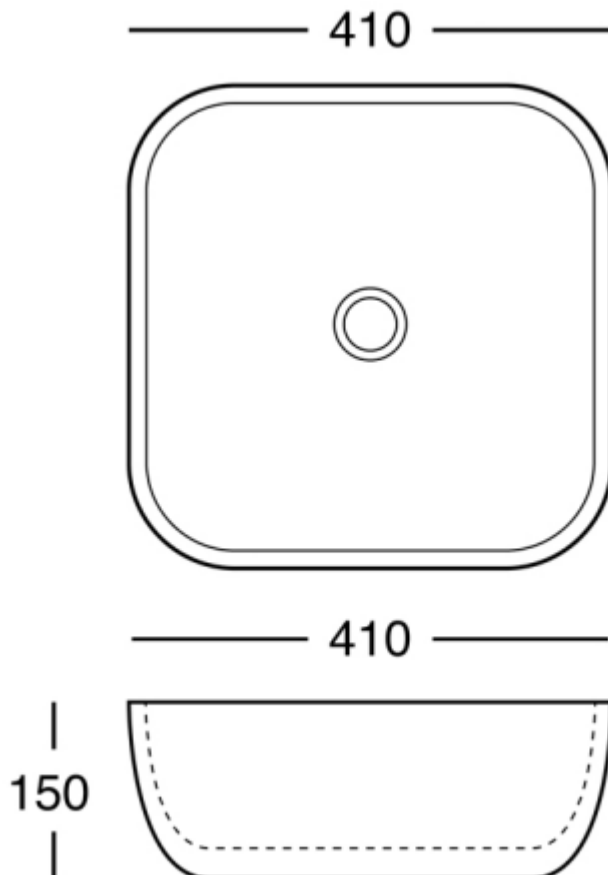

# Lineal 410 Countertop Basin

Product Code: 362110

## Features

Partner with Heirloom 's elegant T308 series tapware and lineal accessory ranges

Kiln fired glazed vitreous china

Waste included, tap not included

Epoxy glues must not be used. Use an acetic cured silicone sealant to secure the basin to the counter top.

## Technical Details

Width 410mm, Depth 410mm, Height 150mm

Note: all specifications and dimensions are correct at time of publication however are subject to change without notice. Please refer to physical product prior to installation.