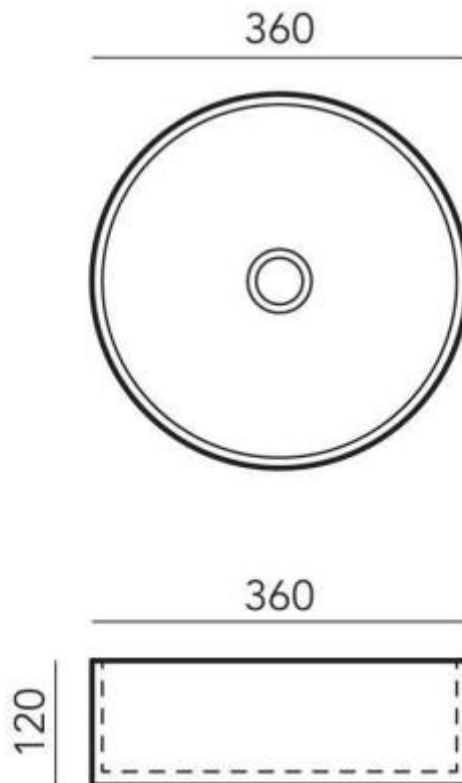

Note: all specifications and dimensions are correct at time of publication however are subject to change without notice. Please refer to physical product prior to installation.